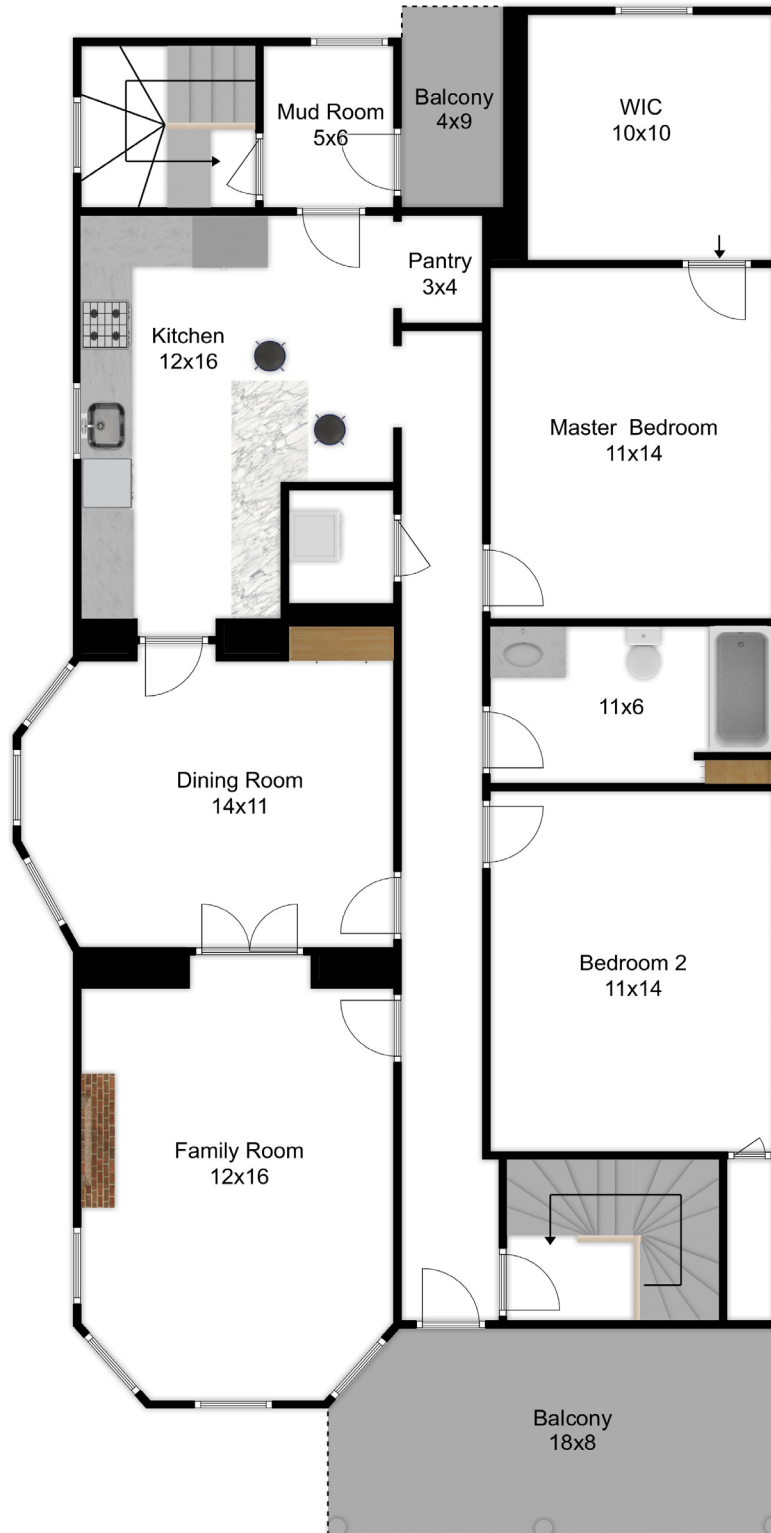

50 Main Street Unit 3

Somerville, MA 02145

2 Bed | 1 Bath

Main Floor