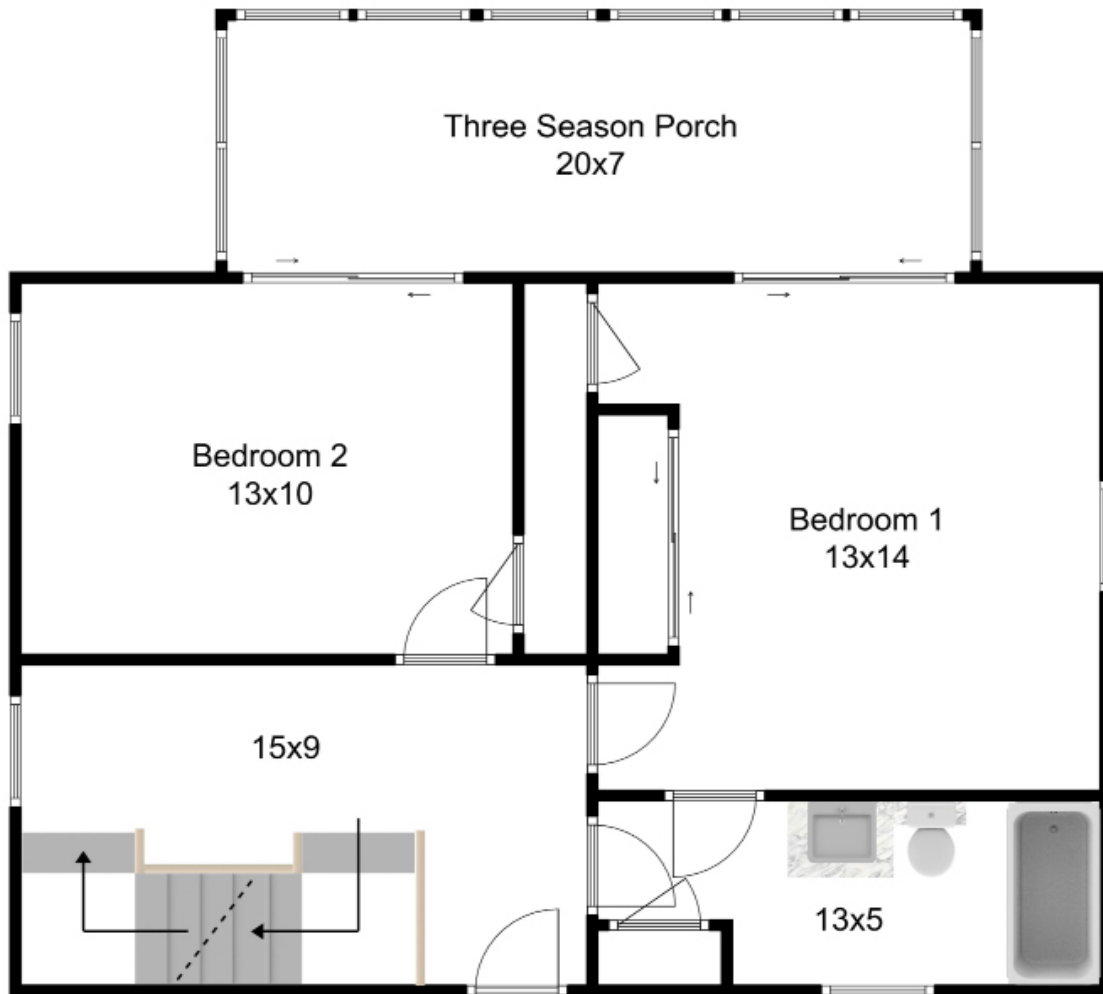

54 Glen Echo Shore Road

Charlton, MA 01507

2 Bed | 3 Bath

Lower Floor

54 Glen Echo Shore Road

Charlton, MA 01507

2 Bed | 3 Bath

First Floor

54 Glen Echo Shore Road

Charlton, MA 01507

2 Bed | 3 Bath

Second Floor