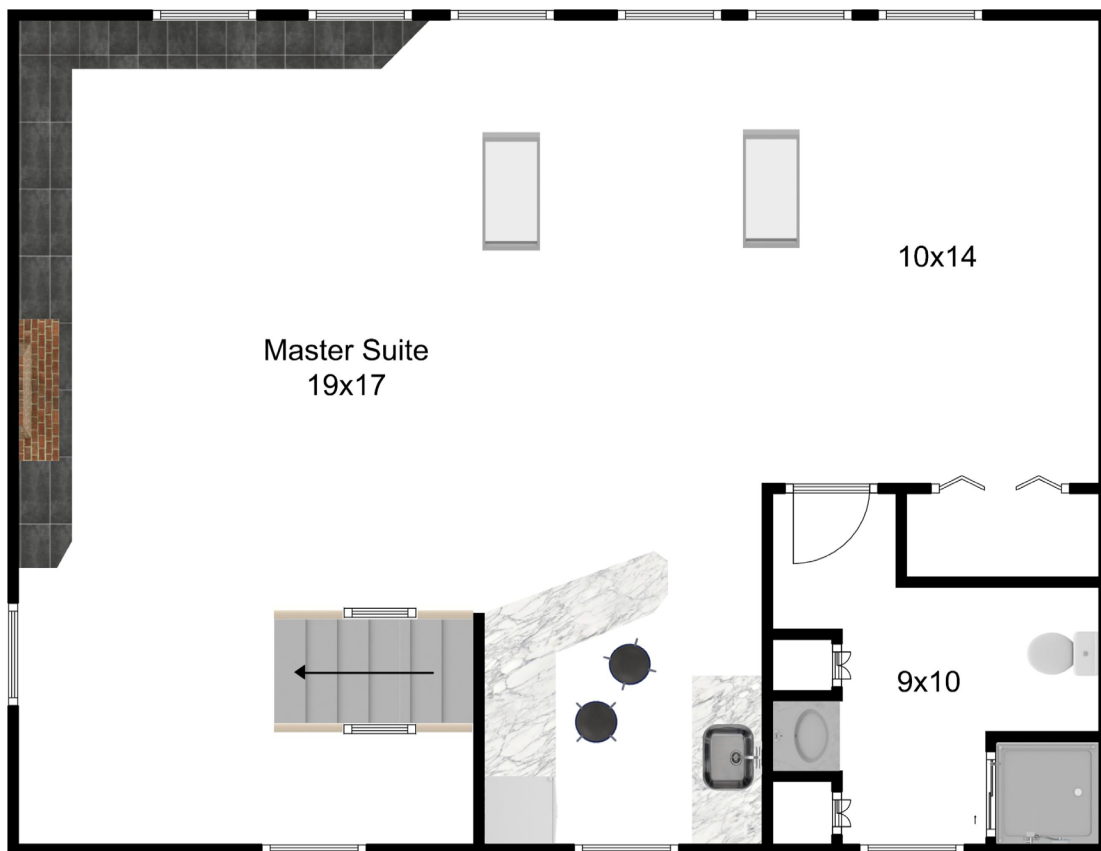

54 Glen Echo Shore Road

Charlton, MA 01507

2 Bed | 3 Bath

Lower Floor

54 Glen Echo Shore Road

Charlton, MA 01507

2 Bed | 3 Bath

First Floor

54 Glen Echo Shore Road

Charlton, MA 01507

2 Bed | 3 Bath

Second Floor