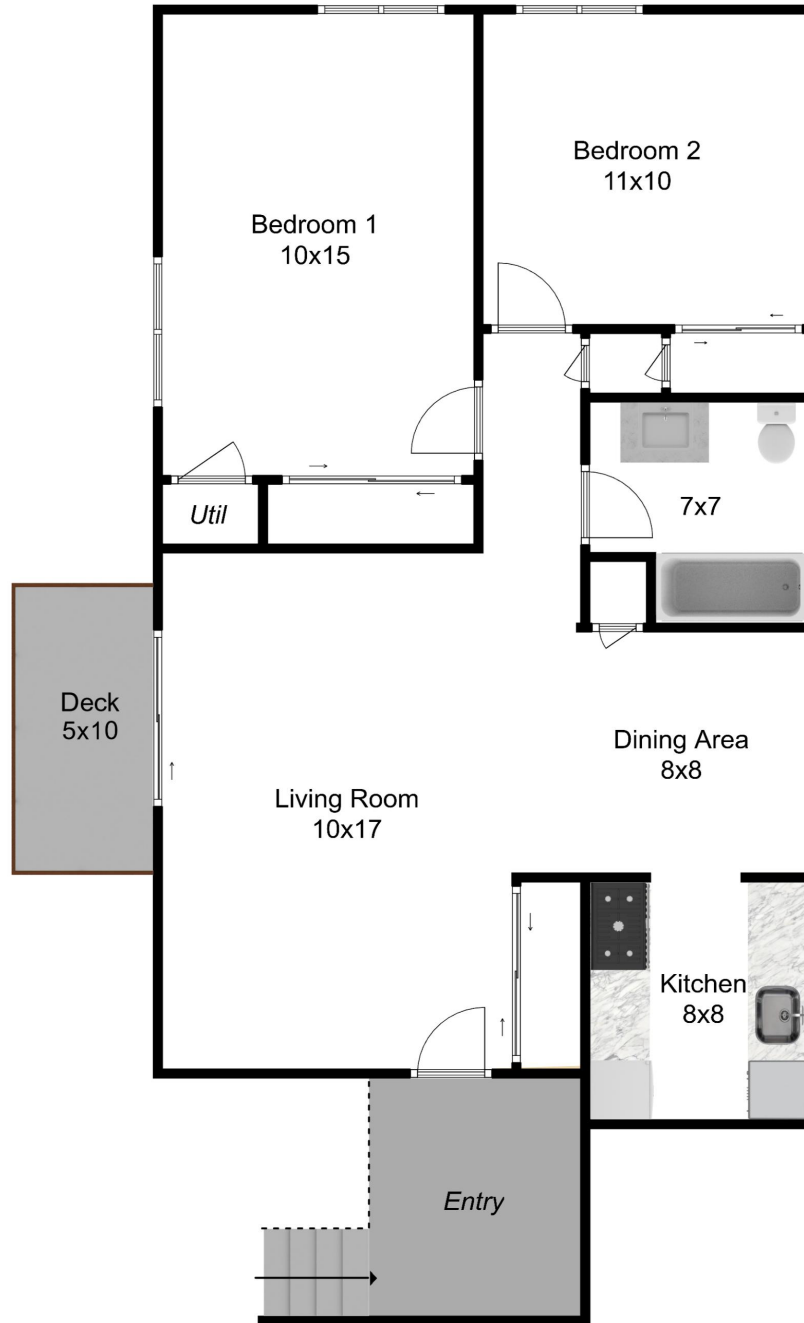

# 1 Village Way Unit 5

Natick, MA 01760

2 Bed | 1 Bath

Unit 5