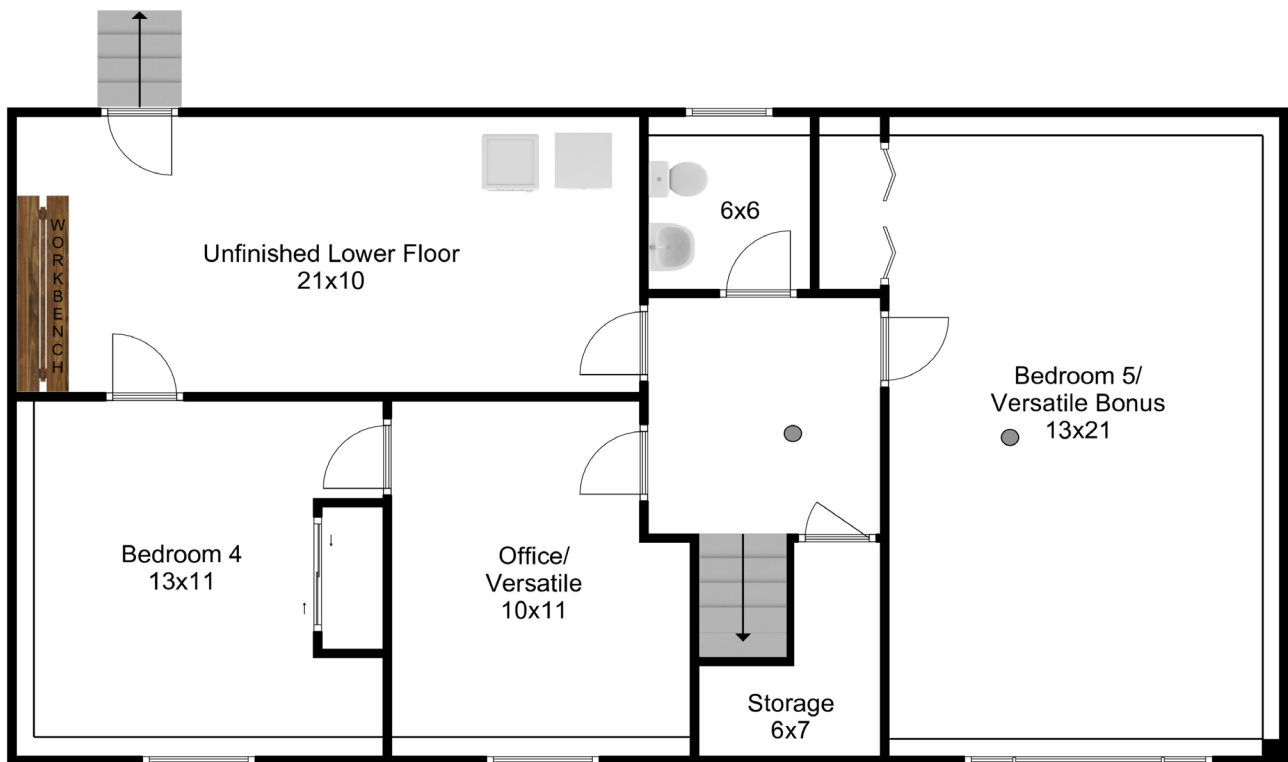

# 142 Charles Circle

Stoughton, MA 02072

First Floor

Marilyn Burke of Marilyn & Company at Keller Williams Realty | (781)-603-5261 | MarilynIsMyRealtor.com

Disclaimer: Floor Plans are for marketing purposes only. All rooms and measurements are approximate. Floor Plan by Best View Imaging

## Lower Floor

Marilyn Burke of Marilyn & Company at Keller Williams Realty | (781)-603-5261 | MarilynIsMyRealtor.com

Disclaimer: Floor Plans are for marketing purposes only. All rooms and measurements are approximate.  
Floor Plan by Best View Imaging