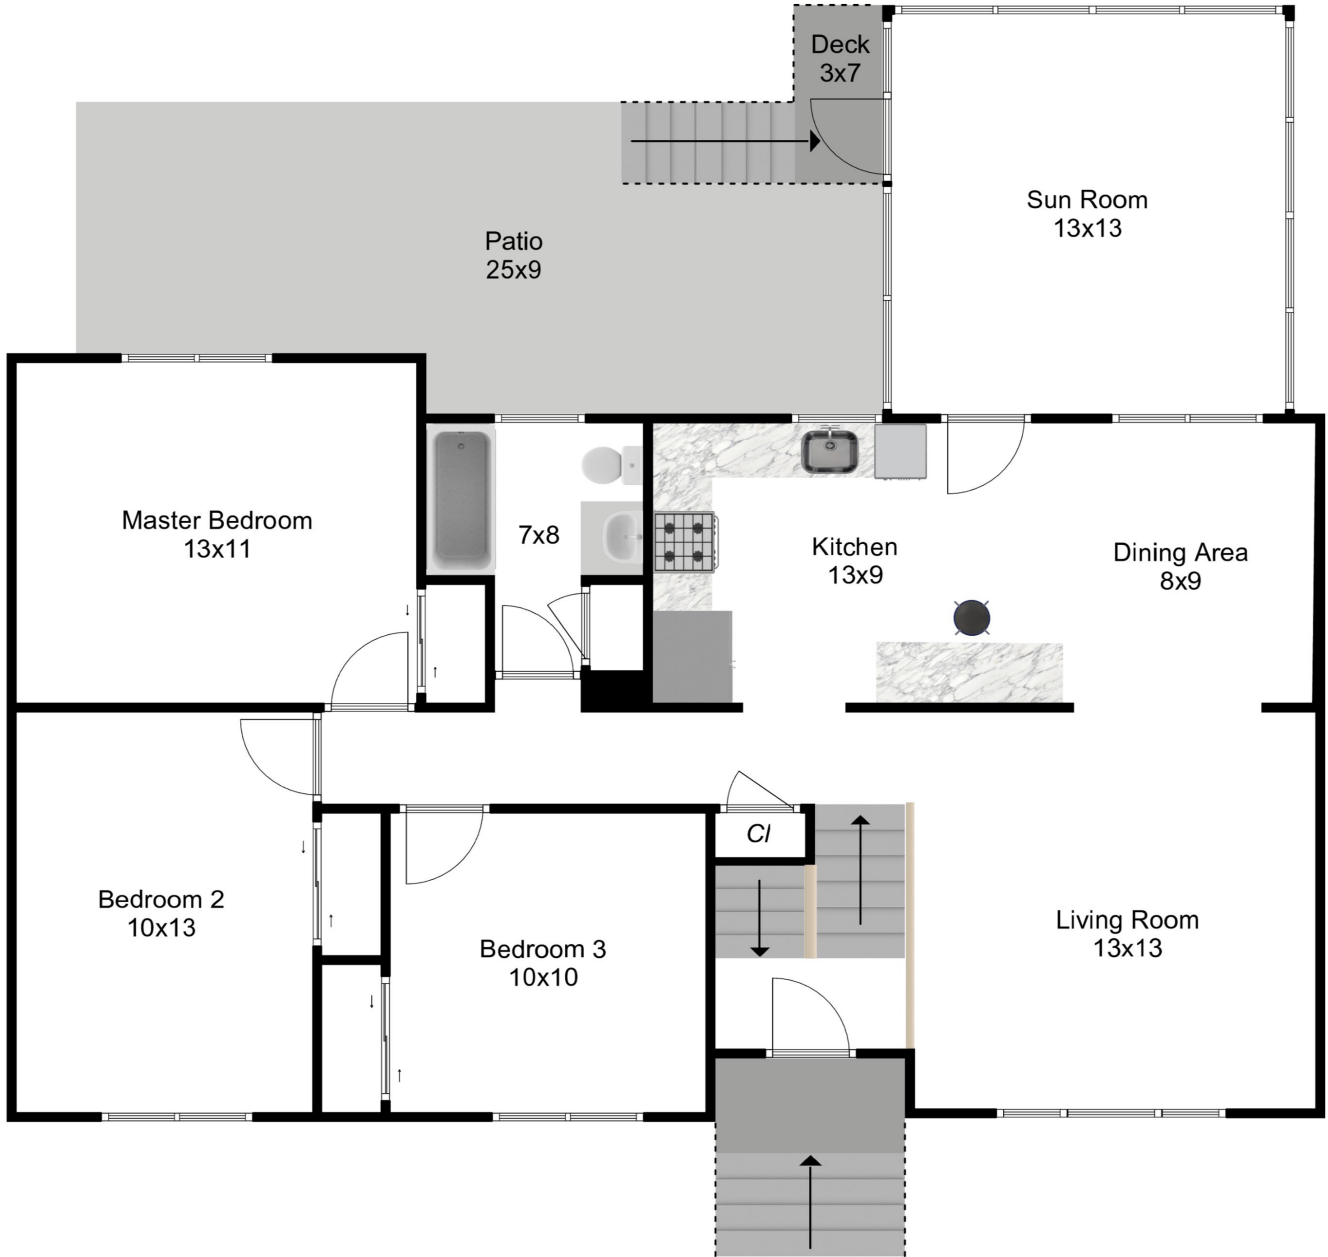

# 142 Charles Circle

Stoughton, MA 02072

First Floor

Marilyn Burke of Marilyn & Company at Keller Williams Realty | (781)-603-5261 | MarilynIsMyRealtor.com

Disclaimer: Floor Plans are for marketing purposes only. All rooms and measurements are approximate. Floor Plan by Best View Imaging

## Lower Floor

Marilyn Burke of Marilyn & Company at Keller Williams Realty | (781)-603-5261 | MarilynIsMyRealtor.com

Disclaimer: Floor Plans are for marketing purposes only. All rooms and measurements are approximate.  
Floor Plan by Best View Imaging