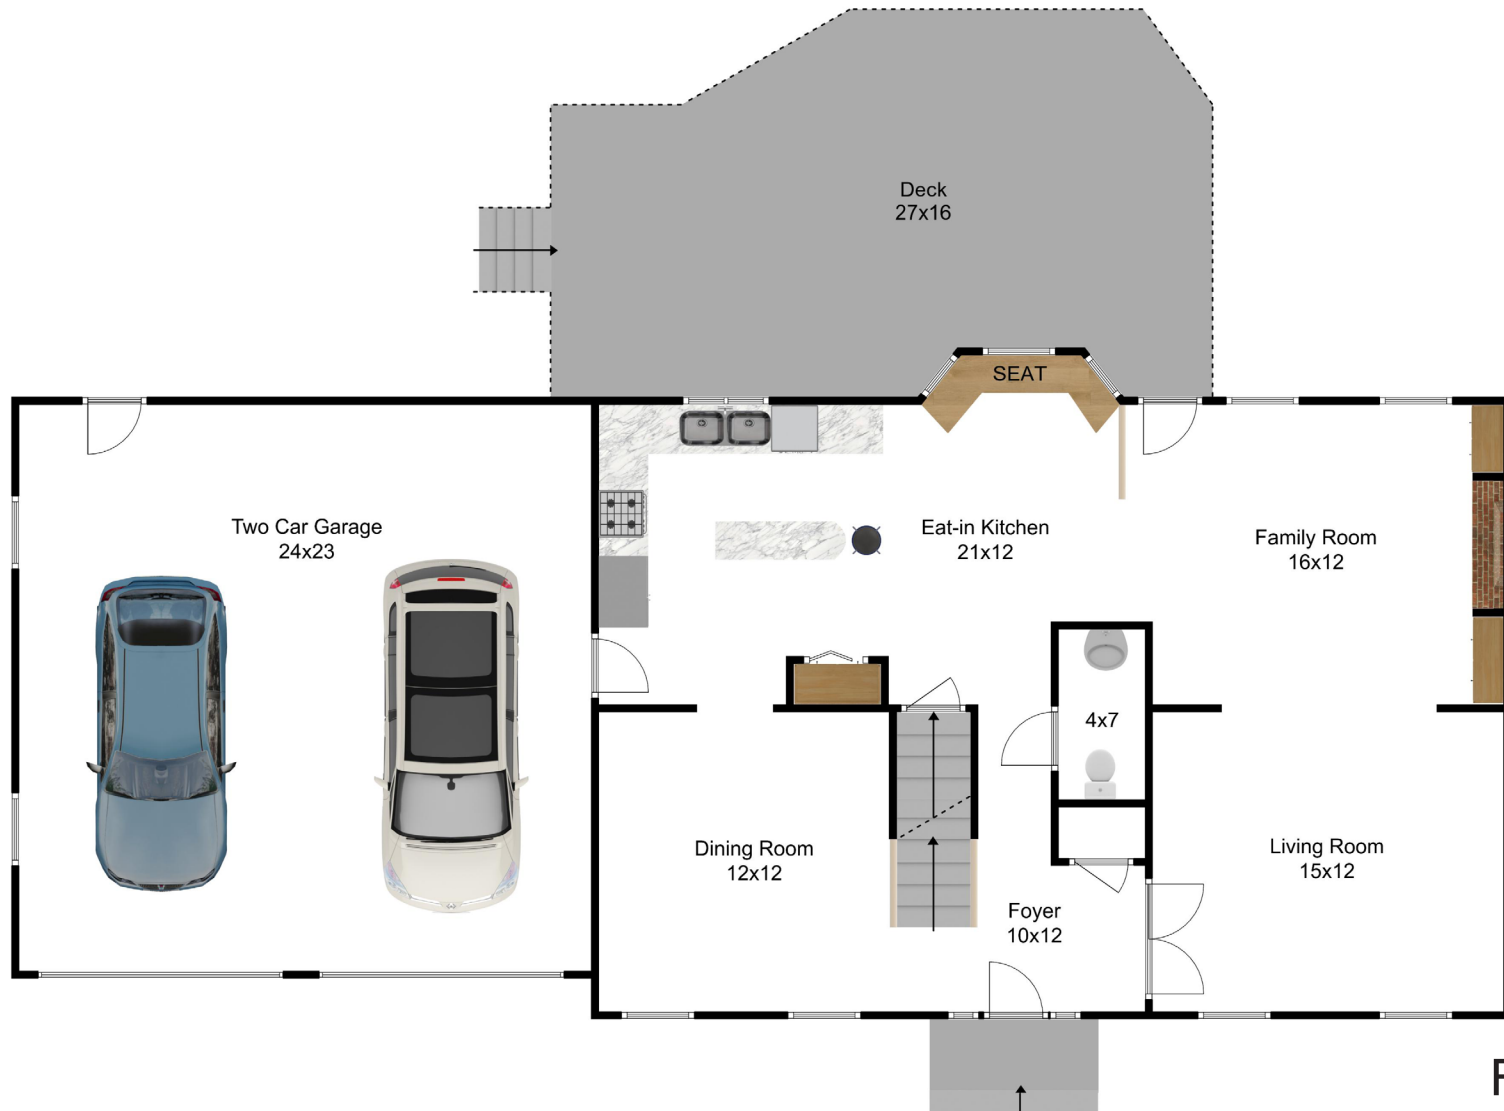

2 Old Salem Circle

Shrewsbury, MA 01545

4 Bed | 3.5 Bath

First Floor

Disclaimer: Floor Plans are for marketing purposes only. All rooms and measurements are approximate. Floor Plan by Best View Imaging

2 Old Salem Circle

Shrewsbury, MA 01545

4 Bed | 3.5 Bath

Second Floor

Disclaimer: Floor Plans are for marketing purposes only. All rooms and measurements are approximate. Floor Plan by Best View Imaging

2 Old Salem Circle

Shrewsbury, MA 01545

4 Bed | 3.5 Bath

Lower Floor