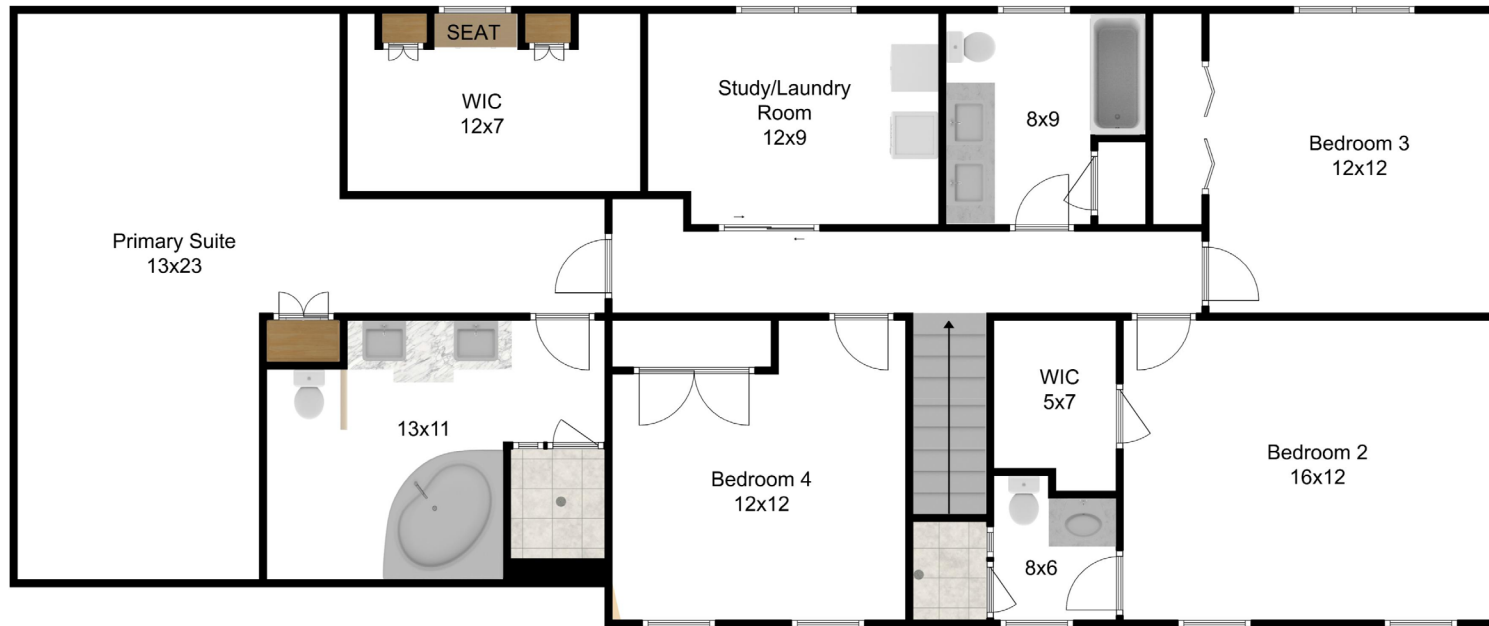

2 Old Salem Circle

Shrewsbury, MA 01545

4 Bed | 3.5 Bath

First Floor

Disclaimer: Floor Plans are for marketing purposes only. All rooms and measurements are approximate. Floor Plan by Best View Imaging

2 Old Salem Circle

Shrewsbury, MA 01545

4 Bed | 3.5 Bath

Second Floor

Disclaimer: Floor Plans are for marketing purposes only. All rooms and measurements are approximate. Floor Plan by Best View Imaging

2 Old Salem Circle

Shrewsbury, MA 01545

4 Bed | 3.5 Bath

Lower Floor