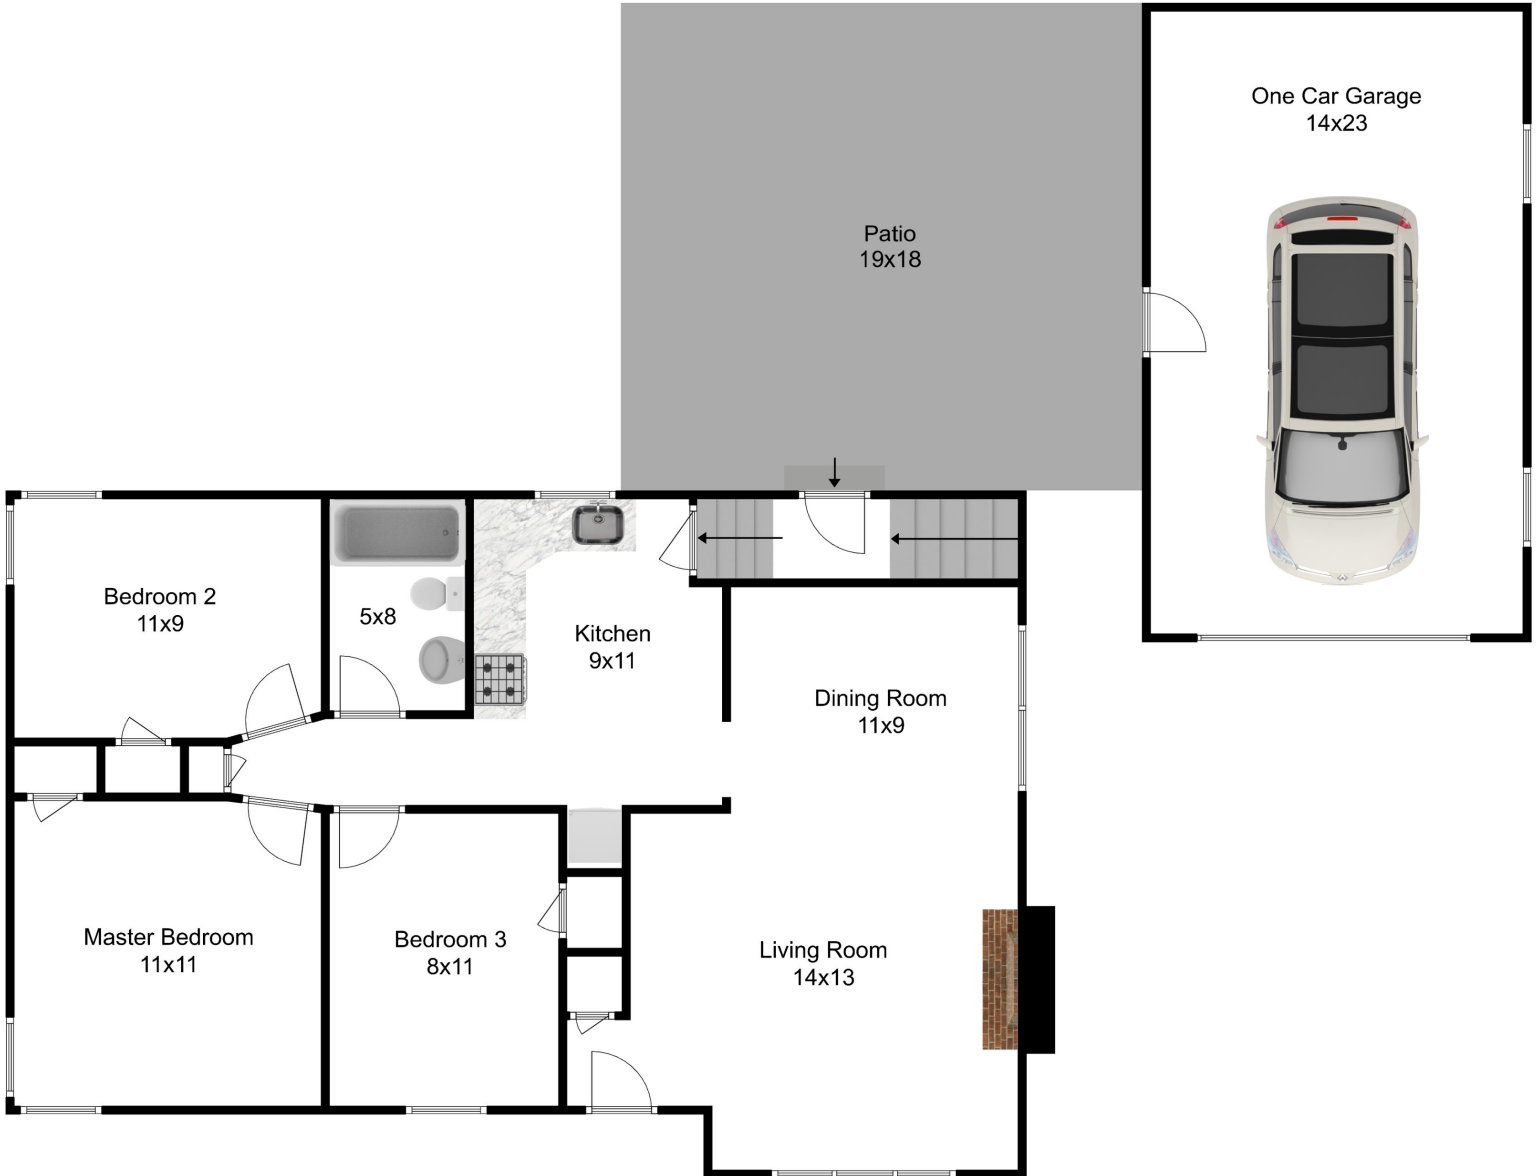

# 24 Maynard Street

Westborough, MA 01581

3 Bed | 1 Bath

First Floor

Disclaimer: Floor Plans are for marketing purposes only. All rooms and measurements are approximate. Floor Plan by Best View Imaging

Mary Wood of RE/MAX Executive Realty  
(508)-958-0225 | MaryGWoodRealtor@gmail.com

# 24 Maynard Street

Westborough, MA 01581

3 Bed | 1 Bath

Lower Floor

Disclaimer: Floor Plans are for marketing purposes only. All rooms and measurements are approximate. Floor Plan by Best View Imaging

Mary Wood of RE/MAX Executive Realty  
(508)-958-0225 | MaryGWoodRealtor@gmail.com