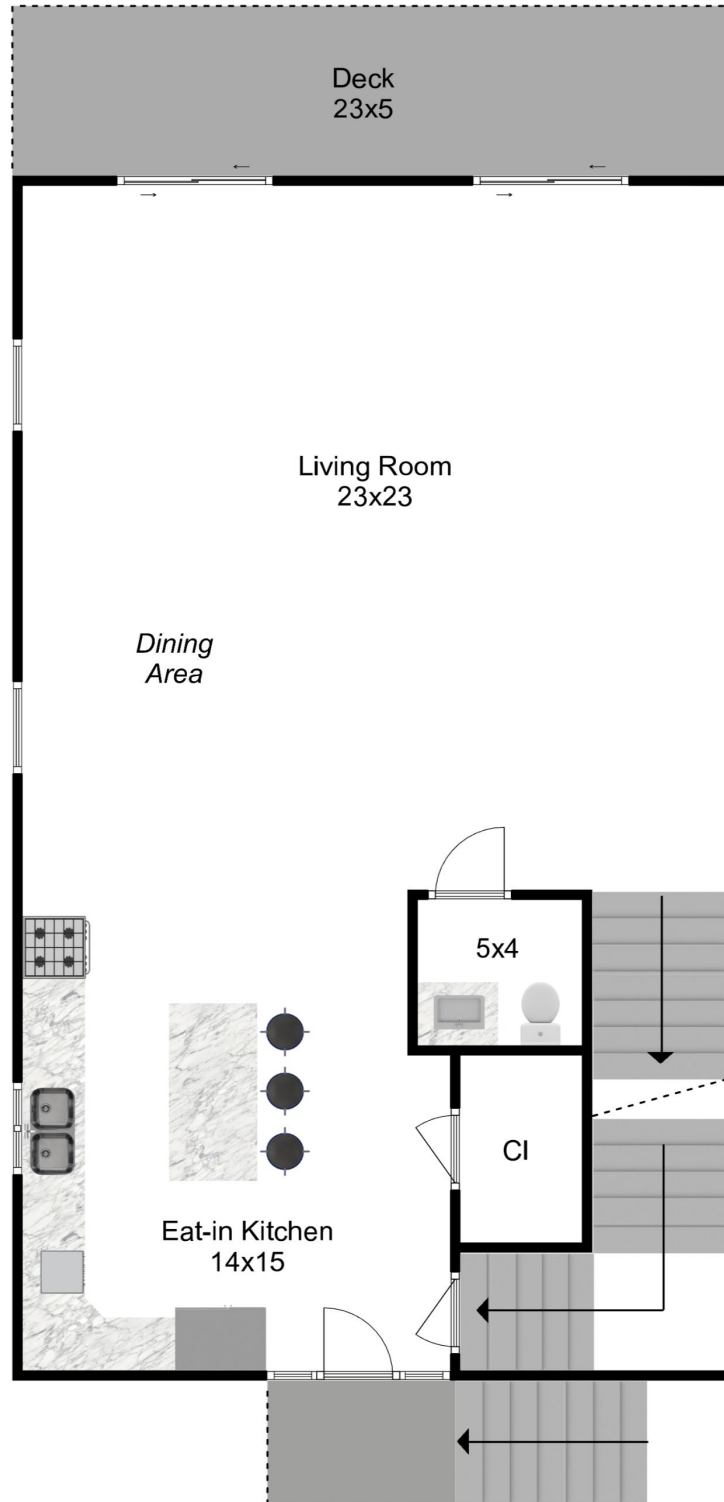

16 Cottage Colony

Douglas, MA 01516

2 Bed | 2.5 Bath

16 Cottage Colony

Douglas, MA 01516

2 Bed | 2.5 Bath

Second Floor

16 Cottage Colony

Douglas, MA 01516

2 Bed | 2.5 Bath

Lower Floor