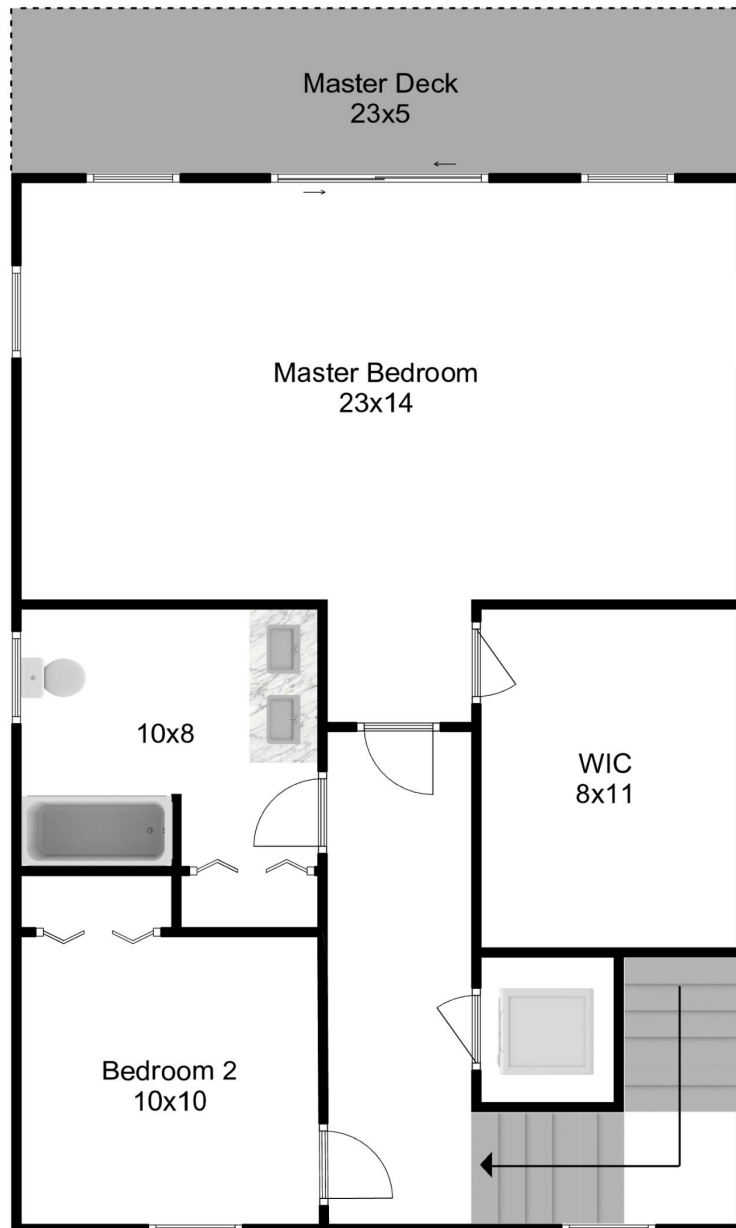

16 Cottage Colony

Douglas, MA 01516

2 Bed | 2.5 Bath

16 Cottage Colony

Douglas, MA 01516

2 Bed | 2.5 Bath

Second Floor

16 Cottage Colony

Douglas, MA 01516

2 Bed | 2.5 Bath

Lower Floor