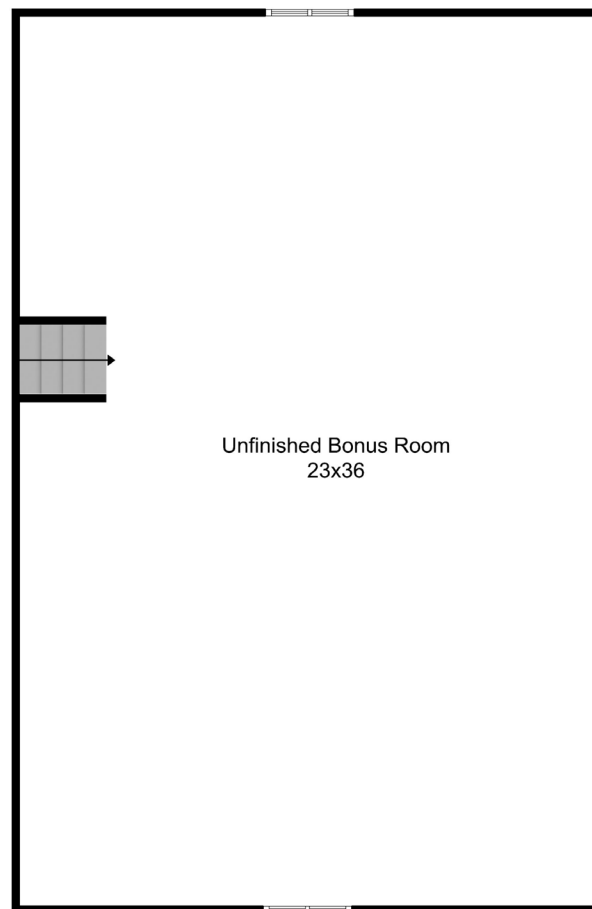

30 Twin Maple Road

Bolton, MA 01740

4 Bed | 3.5 Bath

First Floor

30 Twin Maple Road

Bolton, MA 01740

4 Bed | 3.5 Bath

Second Floor

30 Twin Maple Road

Bolton, MA 01740

4 Bed | 3.5 Bath

Unfinished Room Over the Garage

30 Twin Maple Road

Bolton, MA 01740

4 Bed | 3.5 Bath

Lower Floor