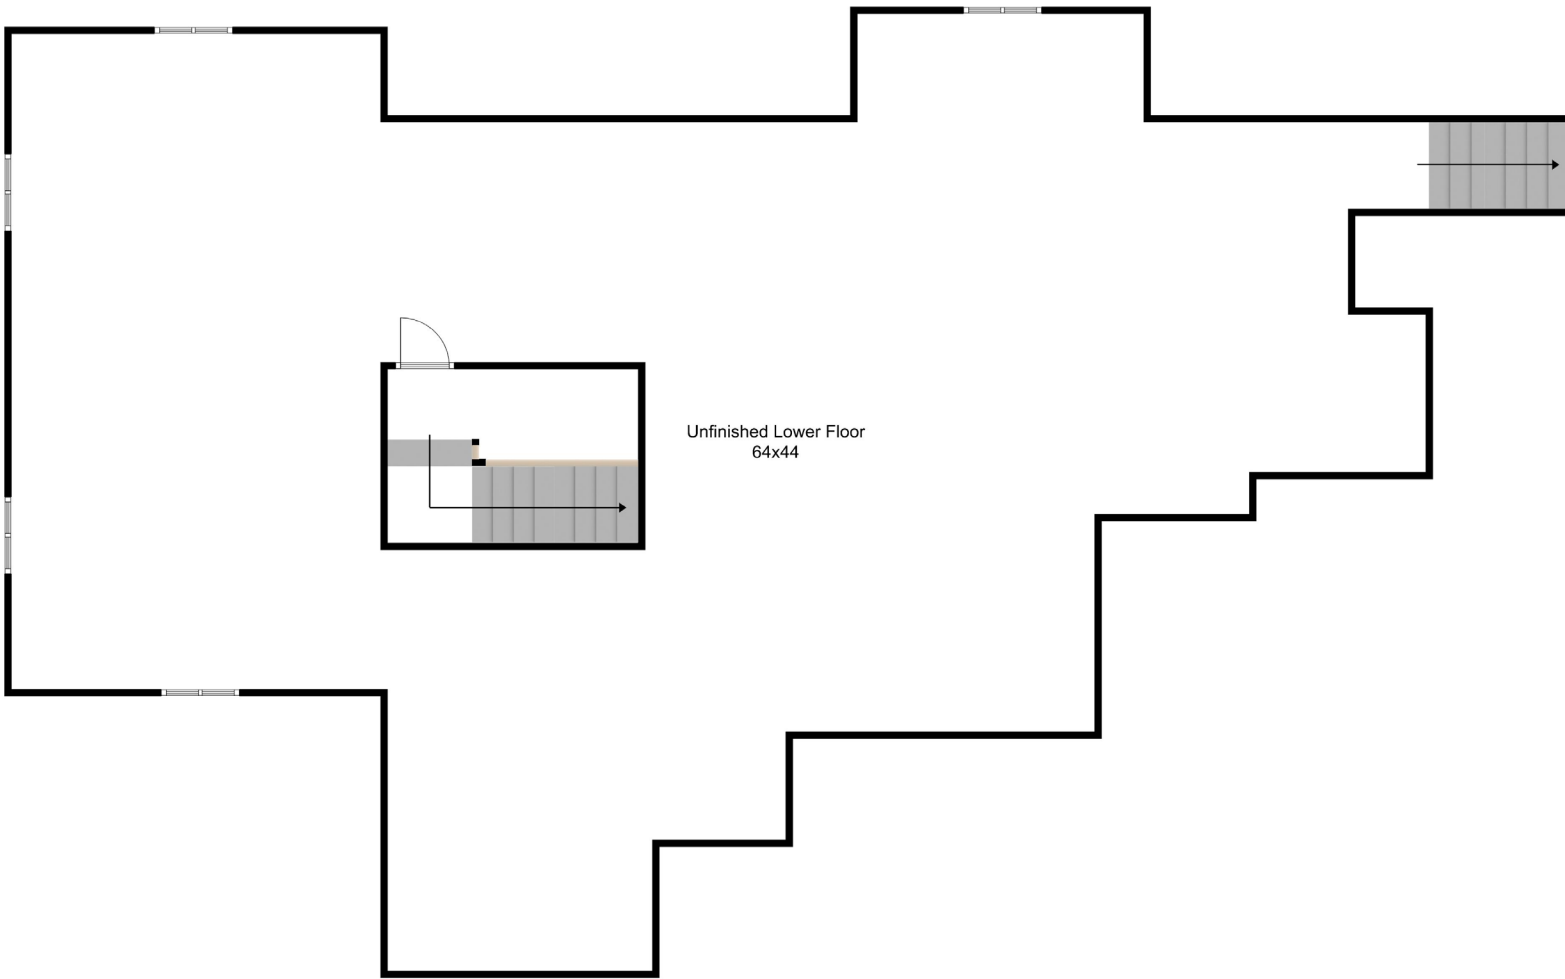

30 Twin Maple Road

Bolton, MA 01740

4 Bed | 3.5 Bath

First Floor

30 Twin Maple Road

Bolton, MA 01740

4 Bed | 3.5 Bath

Second Floor

30 Twin Maple Road

Bolton, MA 01740

4 Bed | 3.5 Bath

Unfinished Room Over the Garage

30 Twin Maple Road

Bolton, MA 01740

4 Bed | 3.5 Bath

Lower Floor