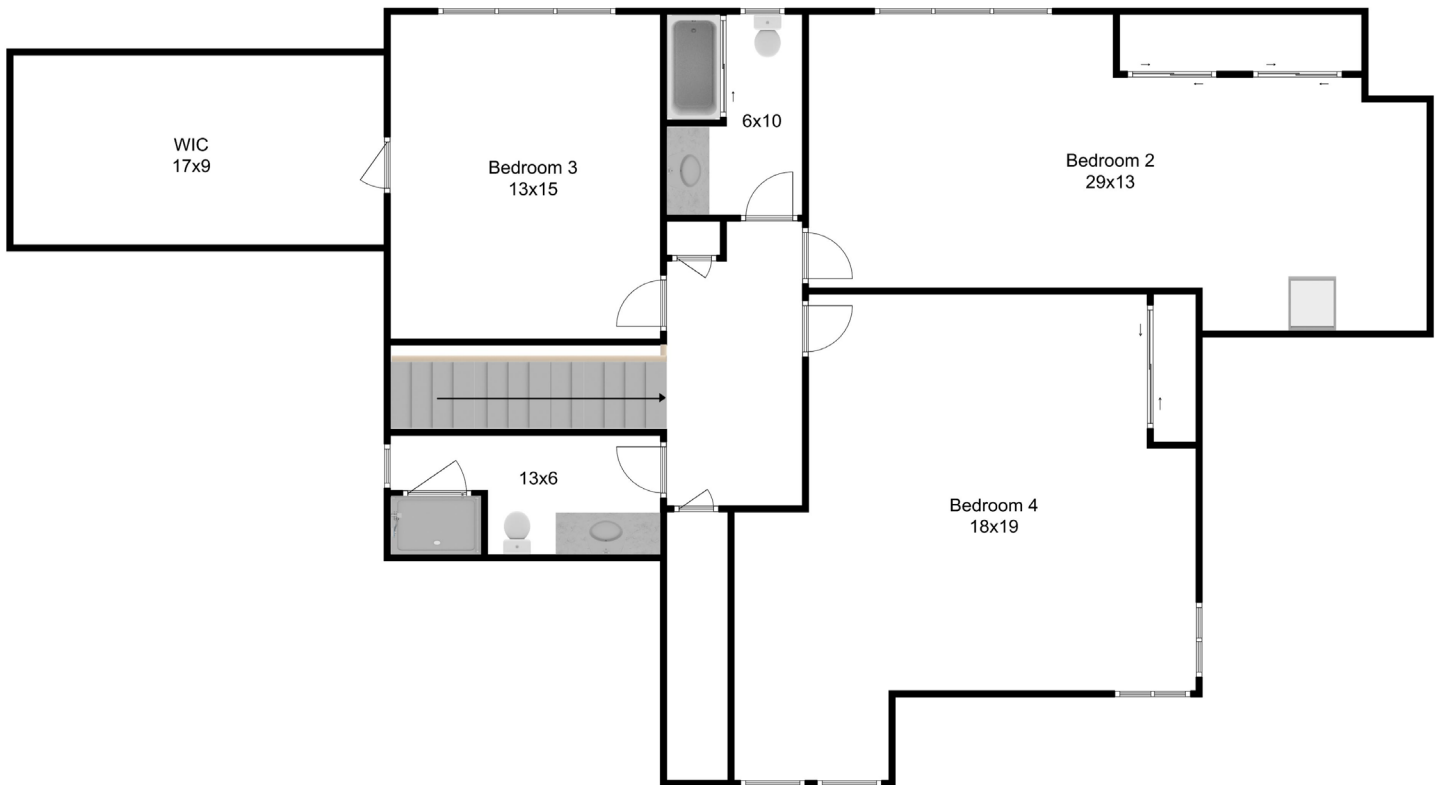

30 Twin Maple Road

Bolton, MA 01740

4 Bed | 3.5 Bath

First Floor

30 Twin Maple Road

Bolton, MA 01740

4 Bed | 3.5 Bath

Second Floor

30 Twin Maple Road

Bolton, MA 01740

4 Bed | 3.5 Bath

Unfinished Room Over the Garage

30 Twin Maple Road

Bolton, MA 01740

4 Bed | 3.5 Bath

Lower Floor