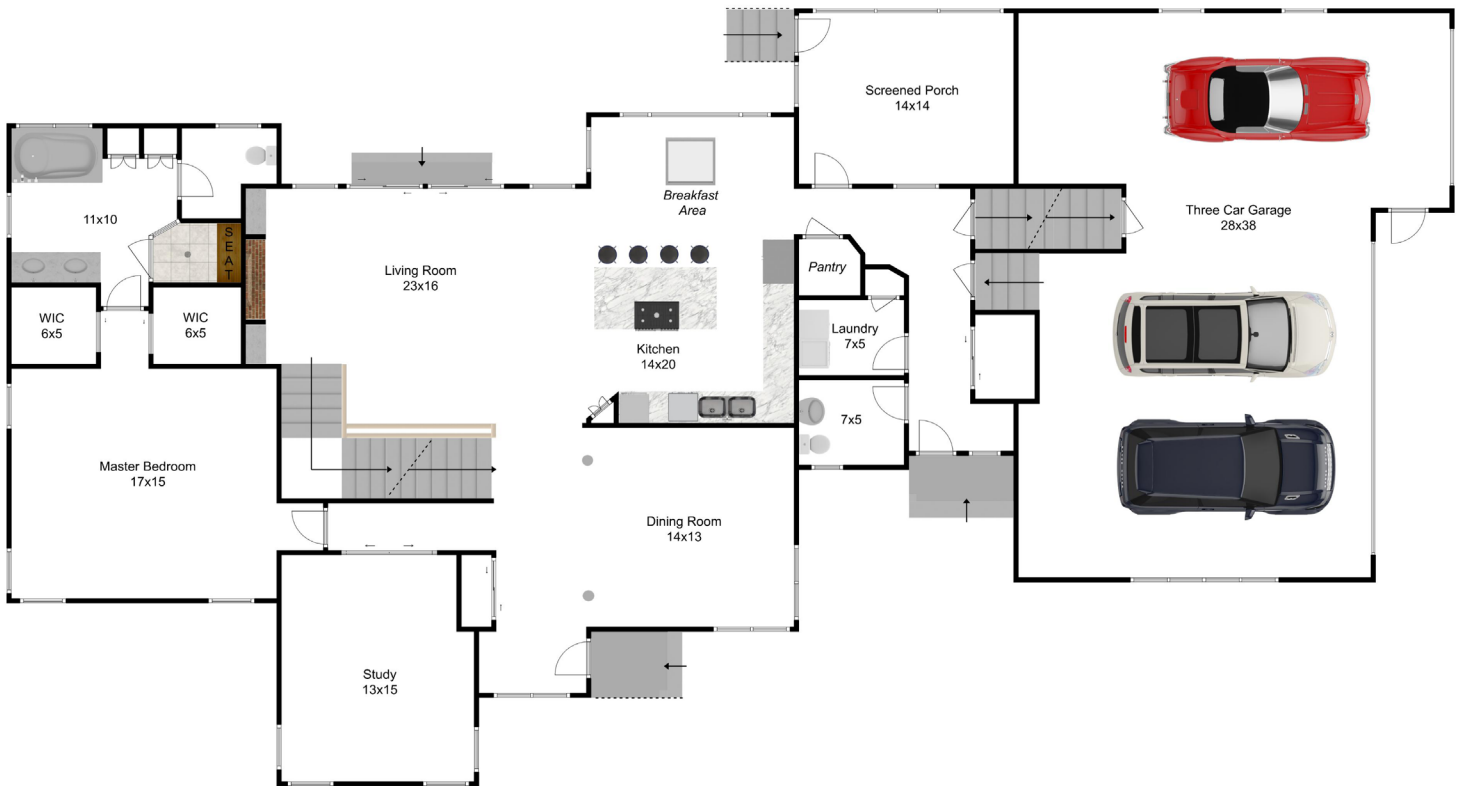

30 Twin Maple Road

Bolton, MA 01740

4 Bed | 3.5 Bath

First Floor

30 Twin Maple Road

Bolton, MA 01740

4 Bed | 3.5 Bath

Second Floor

30 Twin Maple Road

Bolton, MA 01740

4 Bed | 3.5 Bath

Unfinished Room Over the Garage

30 Twin Maple Road

Bolton, MA 01740

4 Bed | 3.5 Bath

Lower Floor