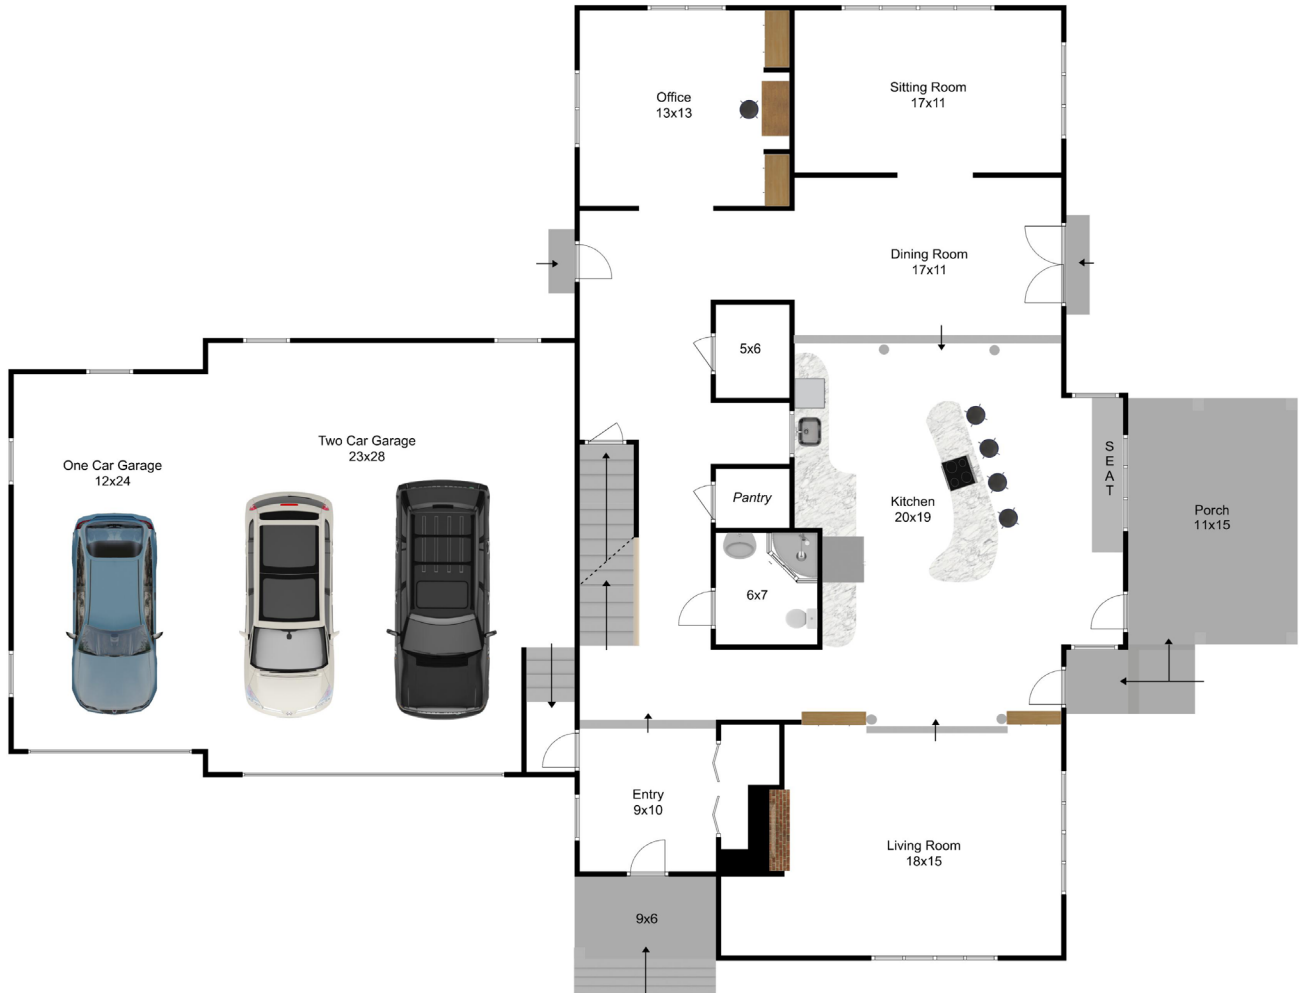

1 Eagle Rock Road

Stoughton, MA 02072

First Floor

Marilyn & Company at Keller Williams Realty | (781)-603-5261 | MarilynIsMyRealtor.com

Disclaimer:
Floor Plans are for marketing purposes only. All rooms and measurements are approximate.
Floor Plan by Best View Imaging