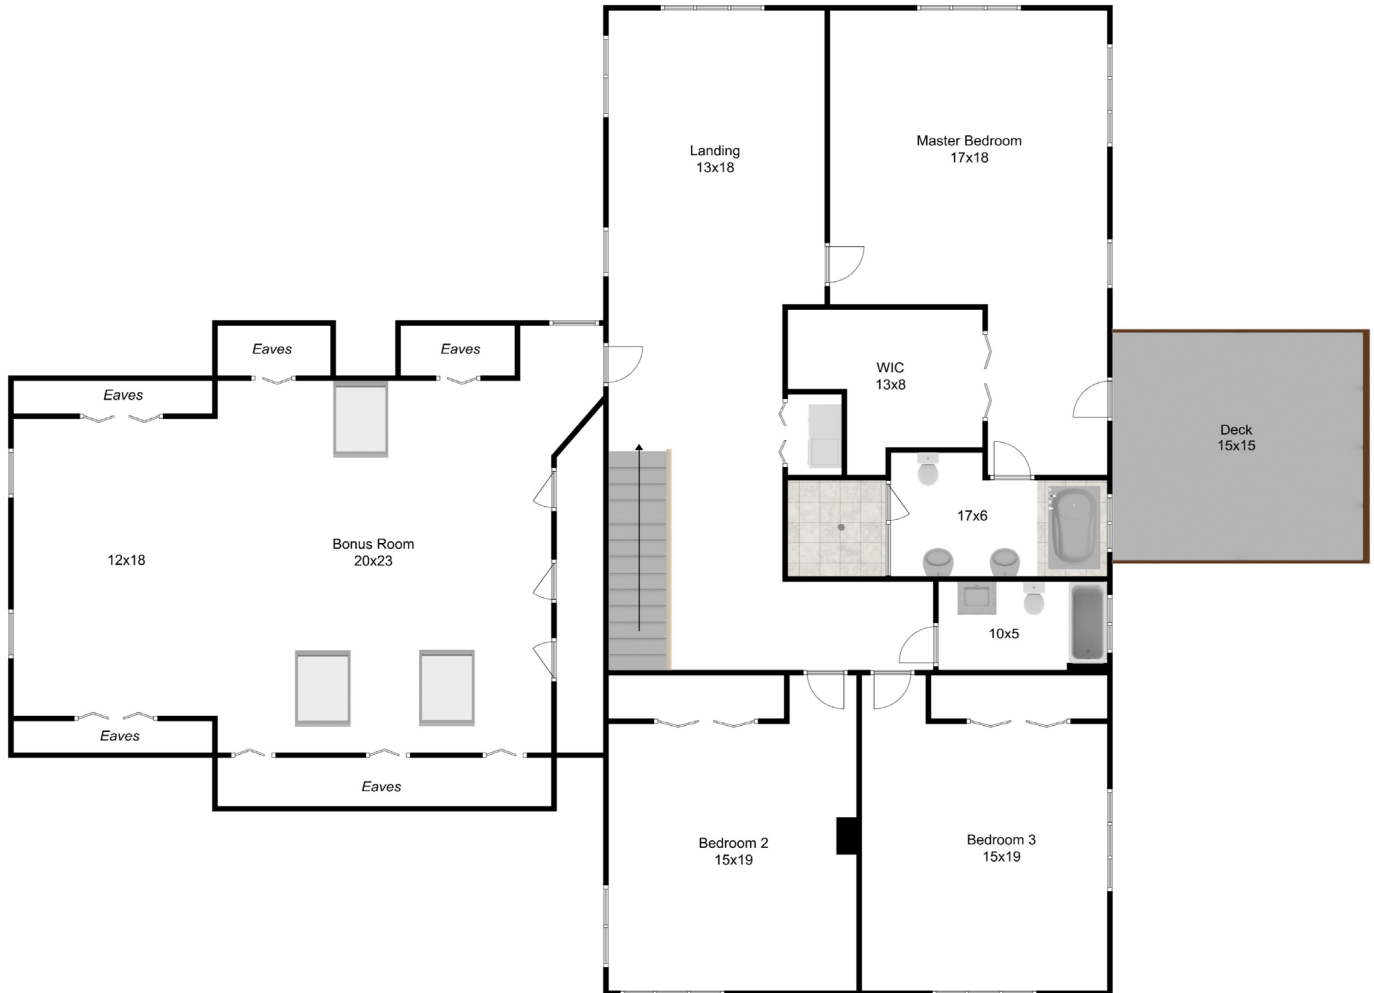

1 Eagle Rock Road

Stoughton, MA 02072

Second Floor

Marilyn & Company at Keller Williams Realty | (781)-603-5261 | MarilynIsMyRealtor.com

Disclaimer:
Floor Plans are for marketing purposes only. All rooms and measurements are approximate.
Floor Plan by Best View Imaging