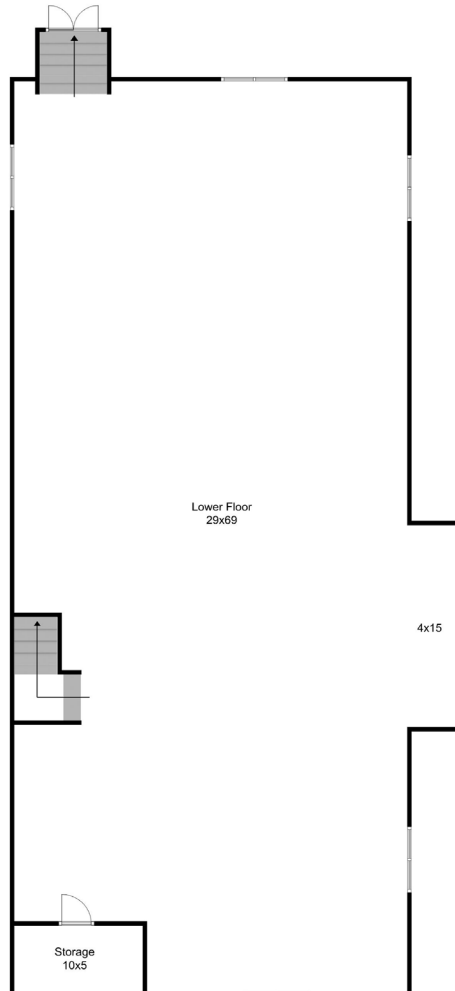

1 Eagle Rock Road

Stoughton, MA 02072

Second Floor

Marilyn & Company at Keller Williams Realty | (781)-603-5261 | MarilynIsMyRealtor.com

Disclaimer:
Floor Plans are for marketing purposes only. All rooms and measurements are approximate.
Floor Plan by Best View Imaging

1 Eagle Rock Road

Stoughton, MA 02072

Lower Floor

Marilyn & Company at Keller Williams Realty | (781)-603-5261 | MarilynIsMyRealtor.com

Disclaimer:
Floor Plans are for marketing purposes only. All rooms and measurements are approximate.
Floor Plan by Best View Imaging