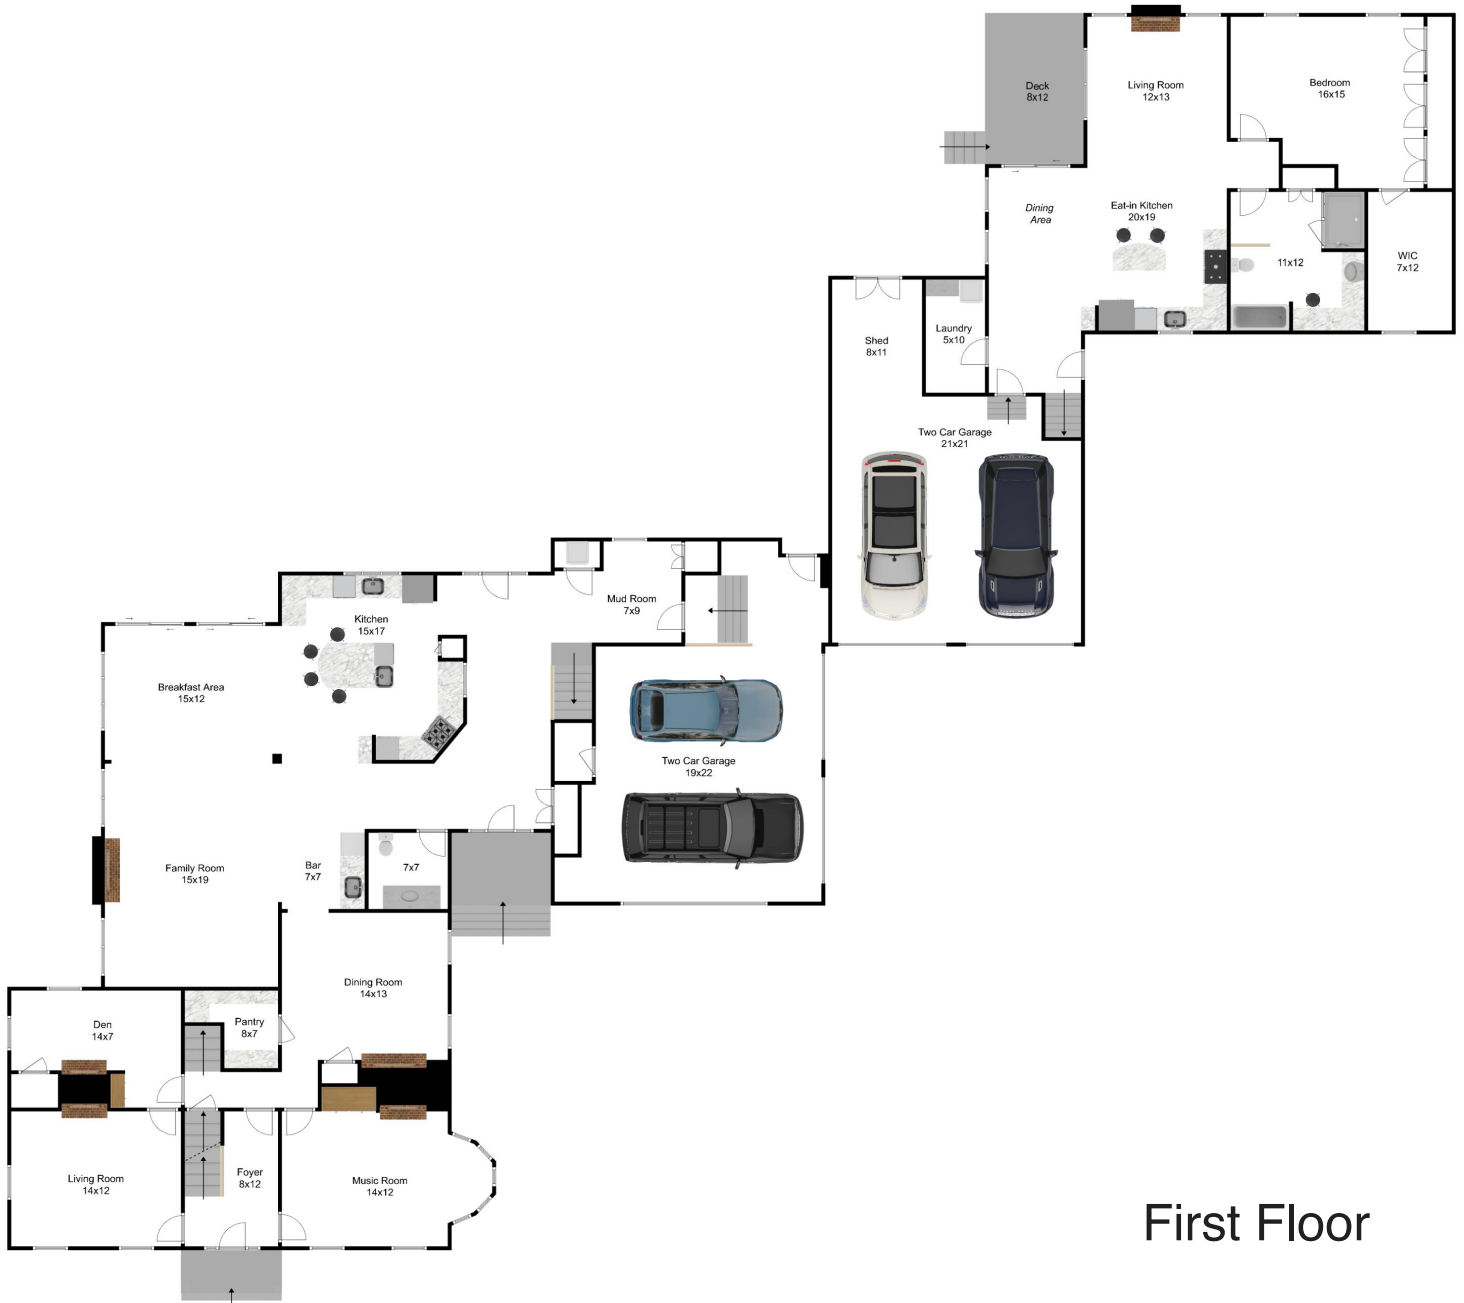

# 25 Main Street

Westford, MA 01886

5 Bed | 3.5 Bath

First Floor

# 25 Main Street

Westford, MA 01886

5 Bed | 3.5 Bath

Second Floor