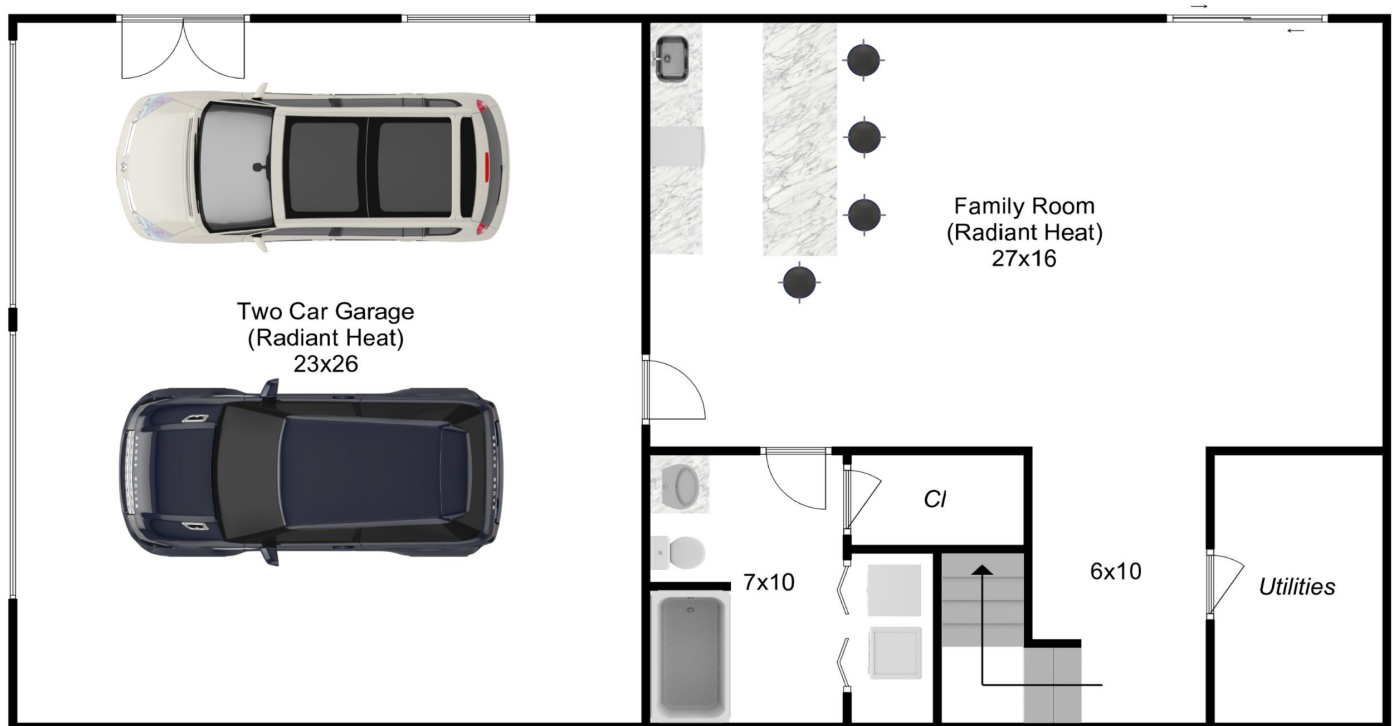

41 Old Southbridge Road

Dudley, 01571

3 Bed | 3 Bath

41 Old Southbridge Road

Dudley, 01571

3 Bed | 3 Bath

Lower Floor