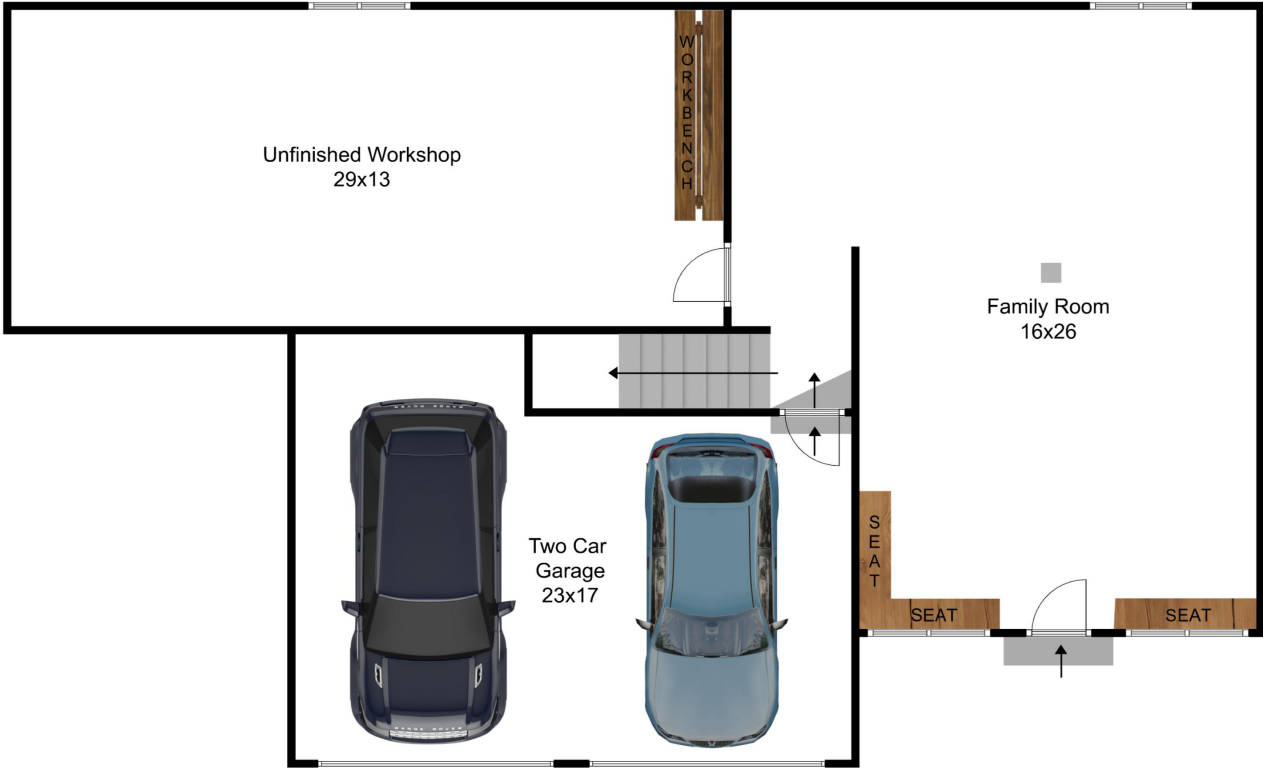

461 Leicester Street

Auburn, MA 015012

2 Bed | 2 Bath

First Floor

461 Leicester Street

Auburn, MA 015012

2 Bed | 2 Bath

Second Floor

461 Leicester Street

Auburn, MA 015012

2 Bed | 2 Bath

Lower Floor