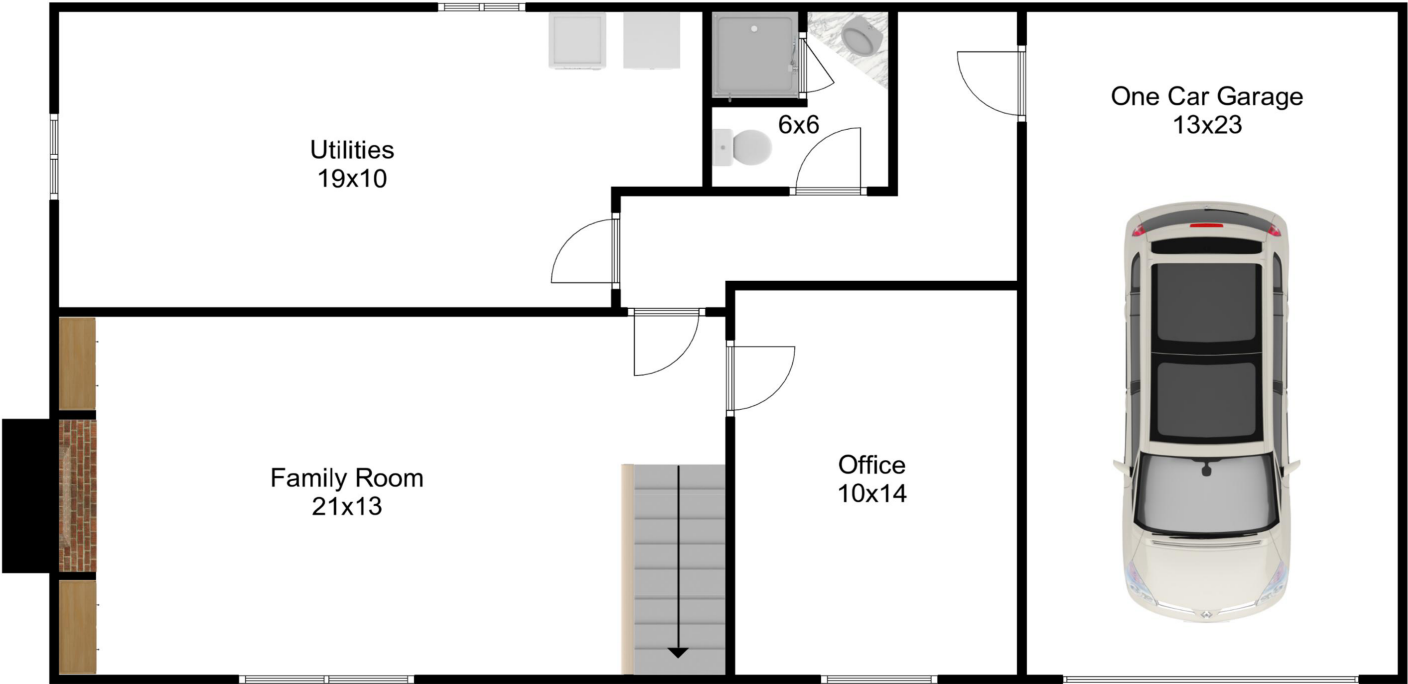

# 30 Pine Tree Drive

Worcester, MA 01609

3 Bed | 2 Bath

First Floor

# 30 Pine Tree Drive

Worcester, MA 01609

3 Bed | 2 Bath

Lower Floor