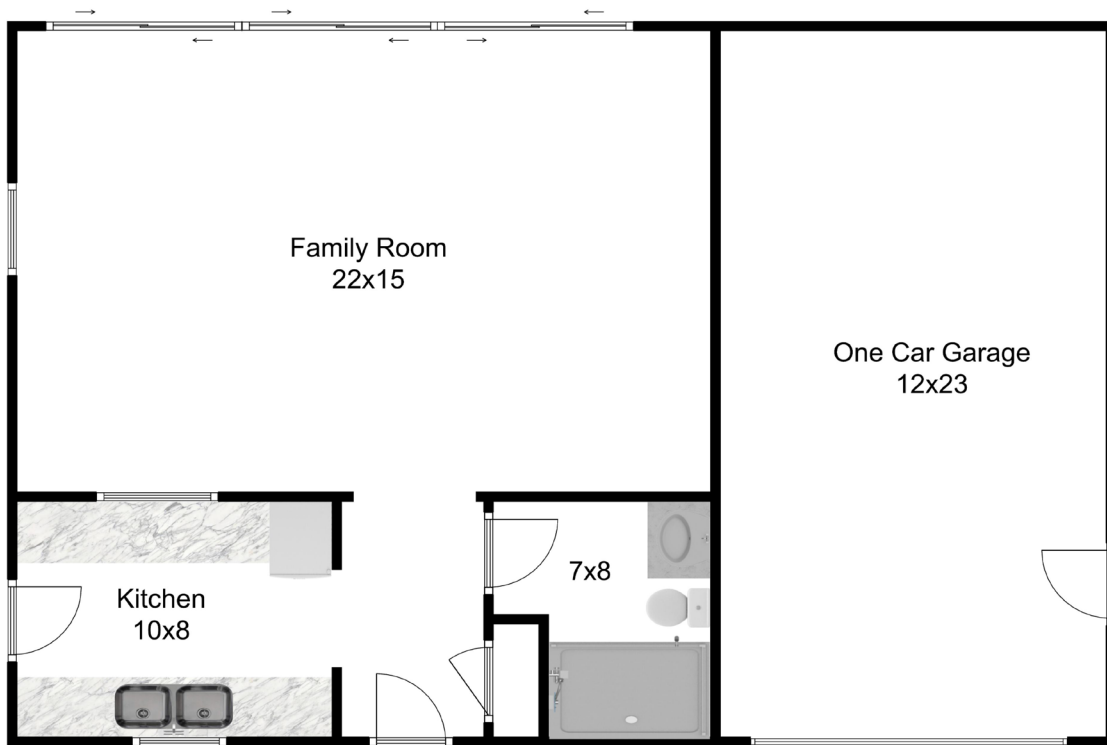

342 Stow Road

Harvard, MA 01457

4 Bed | 3.5 Bath

Lower Floor

342 Stow Road

Harvard, MA 01457

4 Bed | 3.5 Bath

Pool House First Floor

342 Stow Road

Harvard, MA 01457

4 Bed | 3.5 Bath

Pool House Second Floor