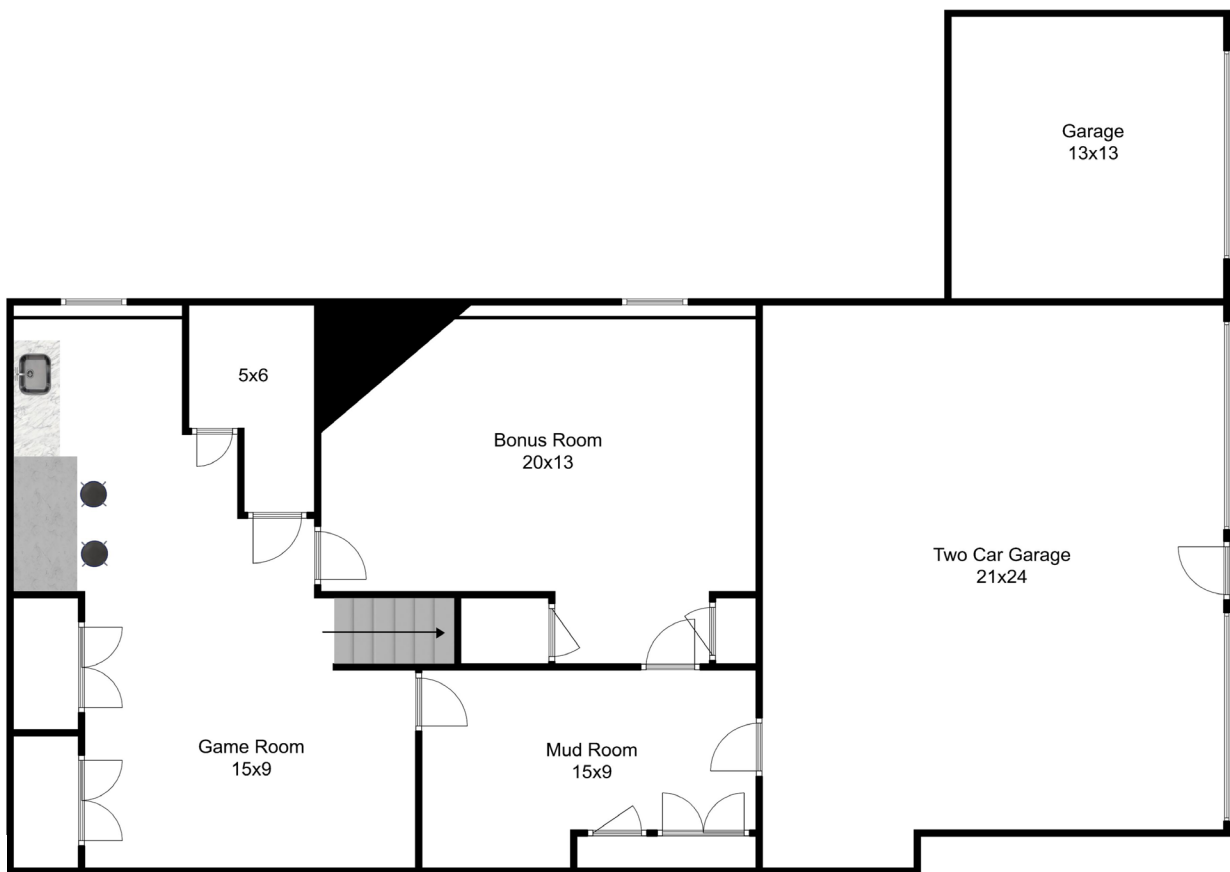

342 Stow Road

Harvard, MA 01457

4 Bed | 3.5 Bath

First Floor

342 Stow Road

Harvard, MA 01457

4 Bed | 3.5 Bath

Second Floor

342 Stow Road

Harvard, MA 01457

4 Bed | 3.5 Bath

Lower Floor

342 Stow Road

Harvard, MA 01457

4 Bed | 3.5 Bath

Pool House First Floor

342 Stow Road

Harvard, MA 01457

4 Bed | 3.5 Bath

Pool House Second Floor