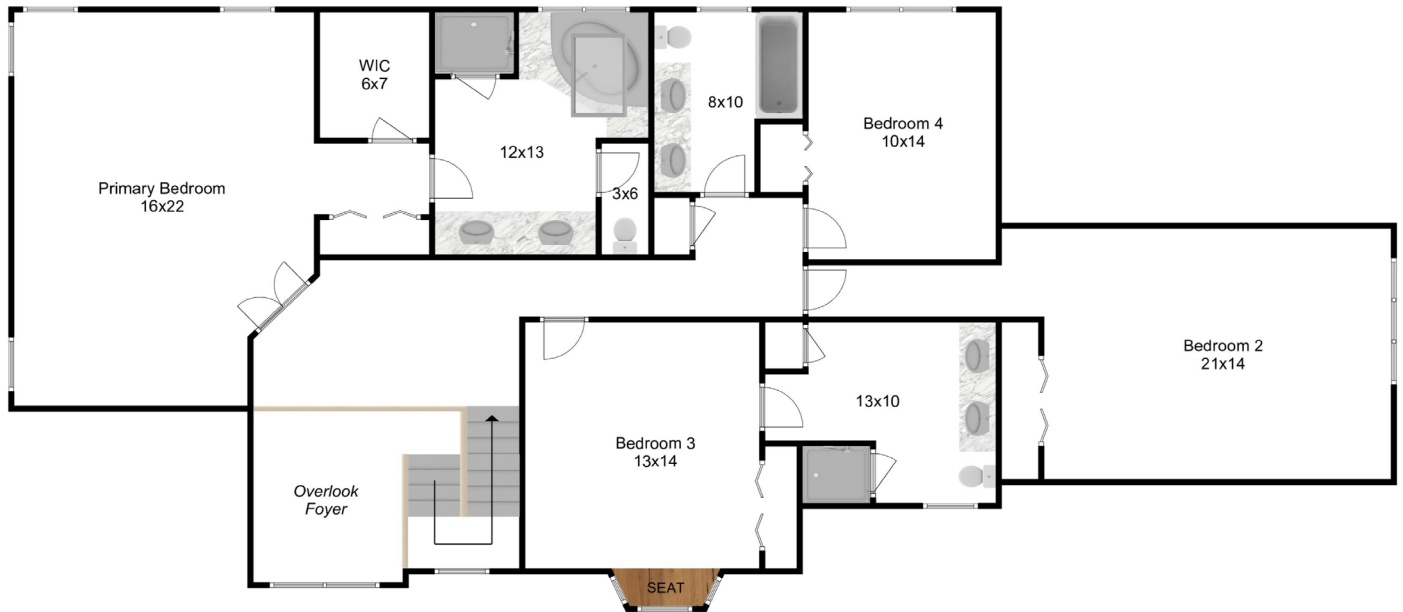

1 Appleseed Drive

Westborough, MA 01581

4 Bed | 4.5 Bath

First Floor

Disclaimer: Floor Plans are for marketing purposes only. All rooms and measurements are approximate. Floor Plan by Best View Imaging

Mary Wood of RE/MAX Executive Realty
(508)-958-0225 | MaryGWoodRealtor@gmail.com

1 Appleseed Drive

Westborough, MA 01581

4 Bed | 4.5 Bath

Second Floor

Disclaimer: Floor Plans are for marketing purposes only. All rooms and measurements are approximate. Floor Plan by Best View Imaging

Mary Wood of RE/MAX Executive Realty
(508)-958-0225 | MaryGWoodRealtor@gmail.com

1 Appleseed Drive

Westborough, MA 01581

4 Bed | 4.5 Bath

Lower Floor

Disclaimer: Floor Plans are for marketing purposes only. All rooms and measurements are approximate. Floor Plan by Best View Imaging

Mary Wood of RE/MAX Executive Realty
(508)-958-0225 | MaryGWoodRealtor@gmail.com

1 Appleseed Drive

Westborough, MA 01581

4 Bed | 4.5 Bath

Detached Garage

Disclaimer: Floor Plans are for marketing purposes only. All rooms and measurements are approximate. Floor Plan by Best View Imaging