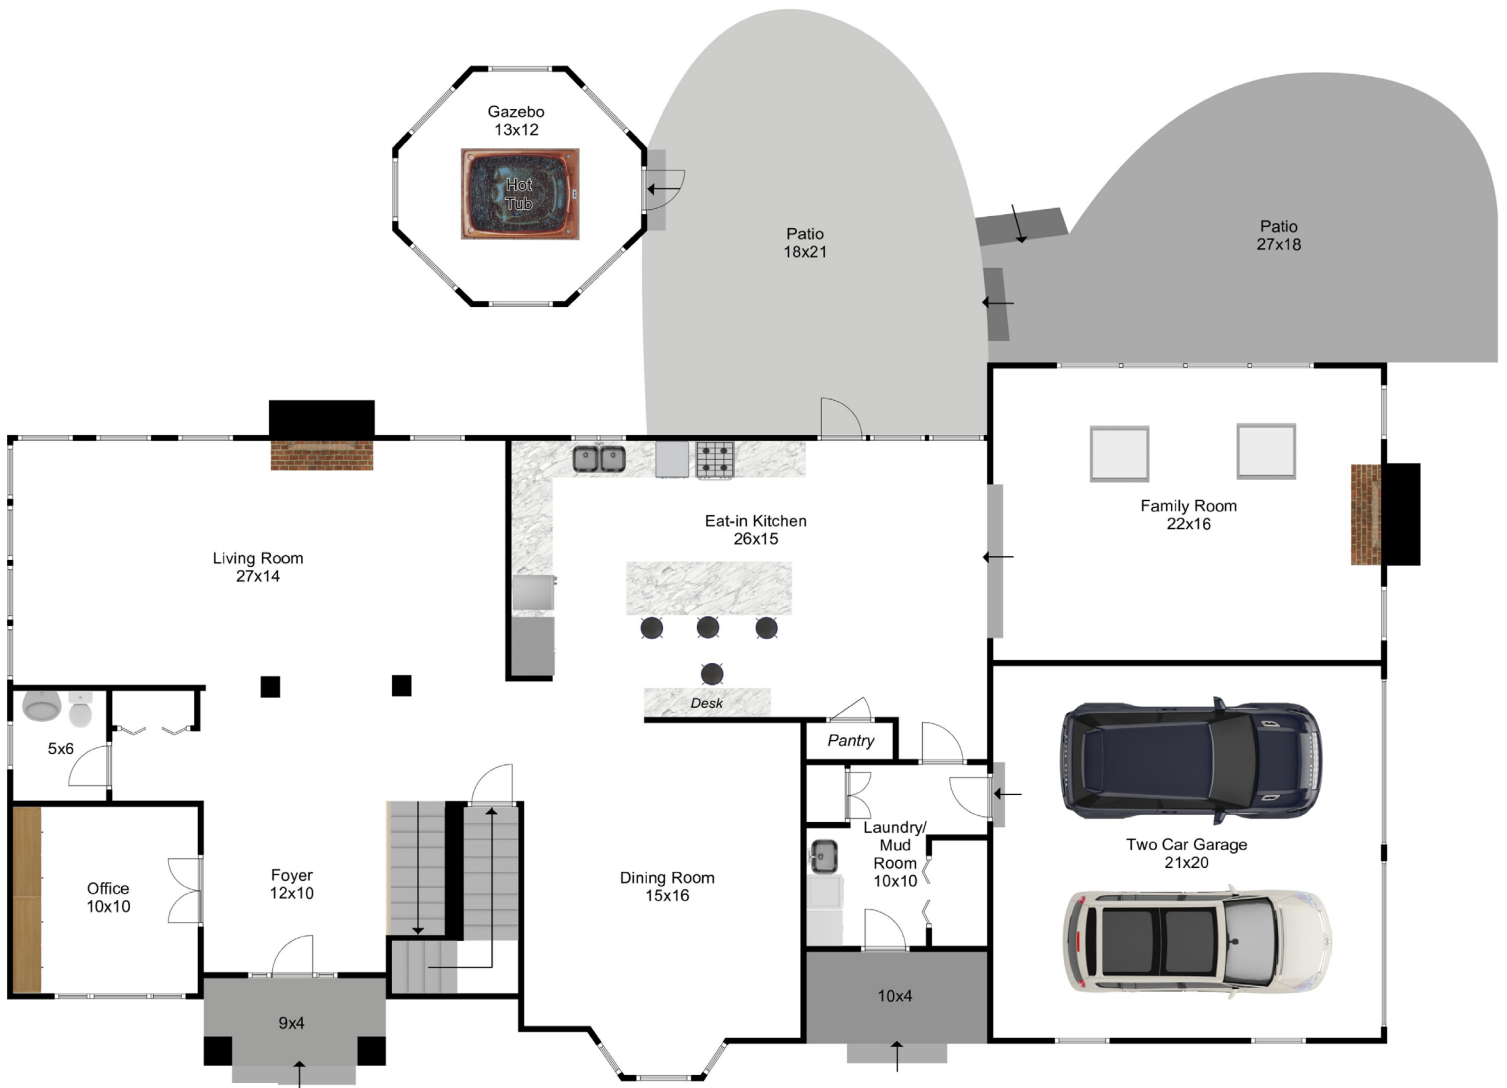

1 Appleseed Drive

Westborough, MA 01581

4 Bed | 4.5 Bath

First Floor

Disclaimer: Floor Plans are for marketing purposes only. All rooms and measurements are approximate. Floor Plan by Best View Imaging

Mary Wood of RE/MAX Executive Realty
(508)-958-0225 | MaryGWoodRealtor@gmail.com

1 Appleseed Drive

Westborough, MA 01581

4 Bed | 4.5 Bath

Second Floor

Disclaimer: Floor Plans are for marketing purposes only. All rooms and measurements are approximate. Floor Plan by Best View Imaging

Mary Wood of RE/MAX Executive Realty
(508)-958-0225 | MaryGWoodRealtor@gmail.com

1 Appleseed Drive

Westborough, MA 01581

4 Bed | 4.5 Bath

Lower Floor

Disclaimer: Floor Plans are for marketing purposes only. All rooms and measurements are approximate. Floor Plan by Best View Imaging

Mary Wood of RE/MAX Executive Realty
(508)-958-0225 | MaryGWoodRealtor@gmail.com

1 Appleseed Drive

Westborough, MA 01581

4 Bed | 4.5 Bath

Detached Garage

Disclaimer: Floor Plans are for marketing purposes only. All rooms and measurements are approximate. Floor Plan by Best View Imaging