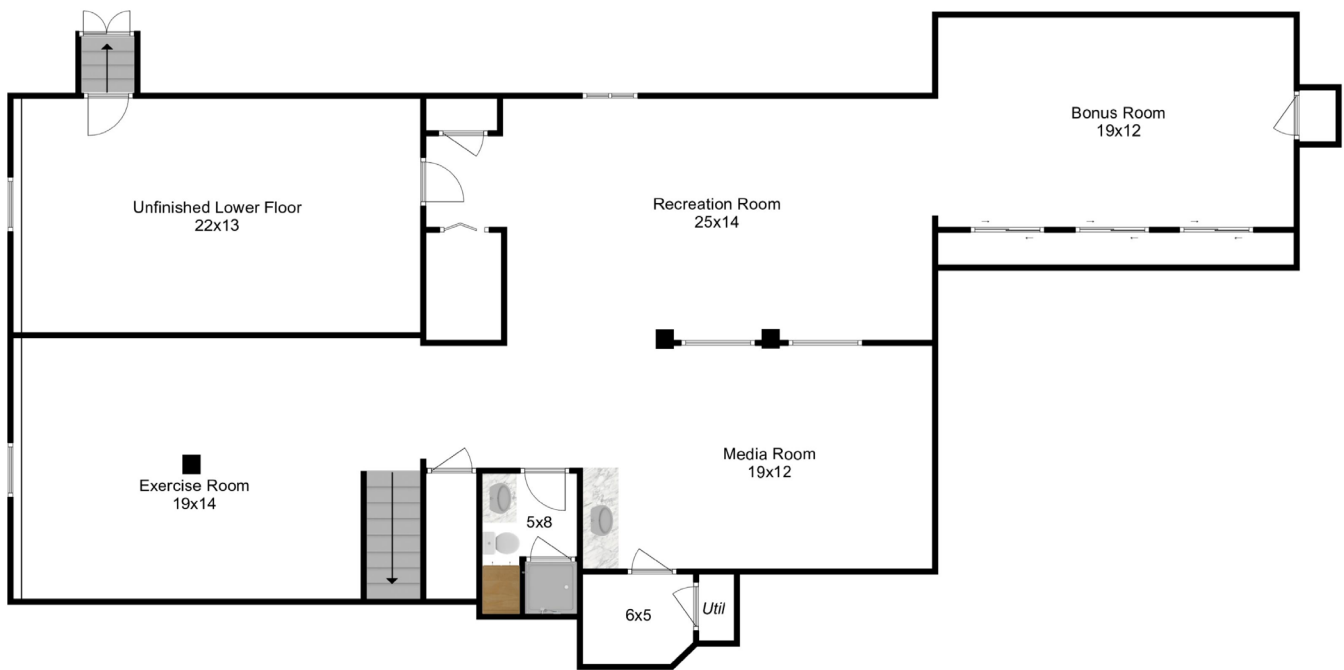

1 Appleseed Drive

Westborough, MA 01581

4 Bed | 4.5 Bath

Second Floor

Disclaimer: Floor Plans are for marketing purposes only. All rooms and measurements are approximate. Floor Plan by Best View Imaging

Mary Wood of RE/MAX Executive Realty
(508)-958-0225 | MaryGWoodRealtor@gmail.com

1 Appleseed Drive

Westborough, MA 01581

4 Bed | 4.5 Bath

Lower Floor

Disclaimer: Floor Plans are for marketing purposes only. All rooms and measurements are approximate. Floor Plan by Best View Imaging

Mary Wood of RE/MAX Executive Realty
(508)-958-0225 | MaryGWoodRealtor@gmail.com

1 Appleseed Drive

Westborough, MA 01581

4 Bed | 4.5 Bath

Detached Garage

Disclaimer: Floor Plans are for marketing purposes only. All rooms and measurements are approximate. Floor Plan by Best View Imaging