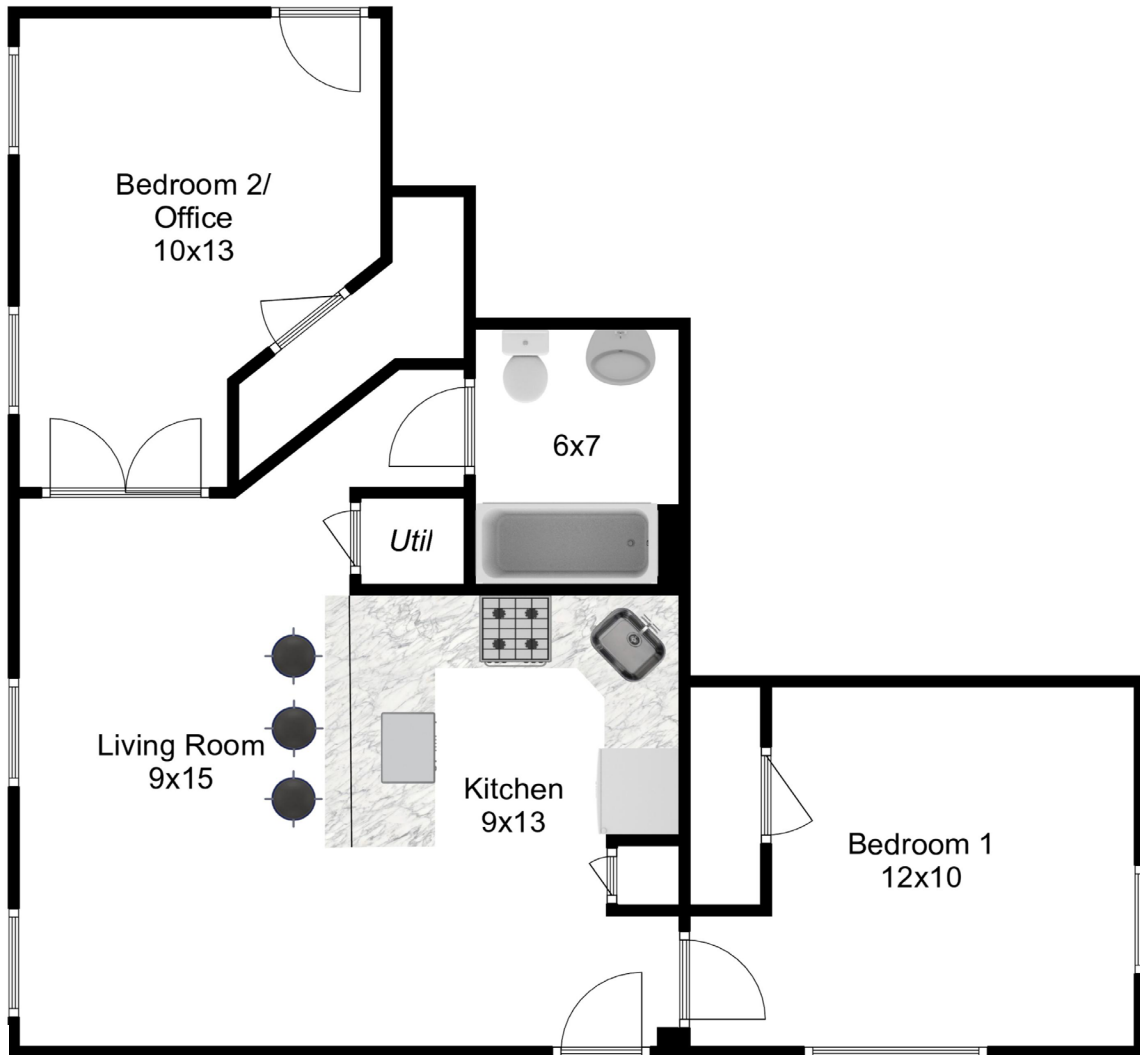

# 11 Columbia Road Unit 1

Marilyn  
& Company

Wakefield, MA 01880

Main Floor

Marilyn Burke of Marilyn & Company at Keller Williams Realty | (781)-603-5261 | marilynismyrealtor.com

Disclaimer:  
Floor Plans are for marketing purposes only. All rooms and measurements are approximate.  
Floor Plan by Best View Imaging