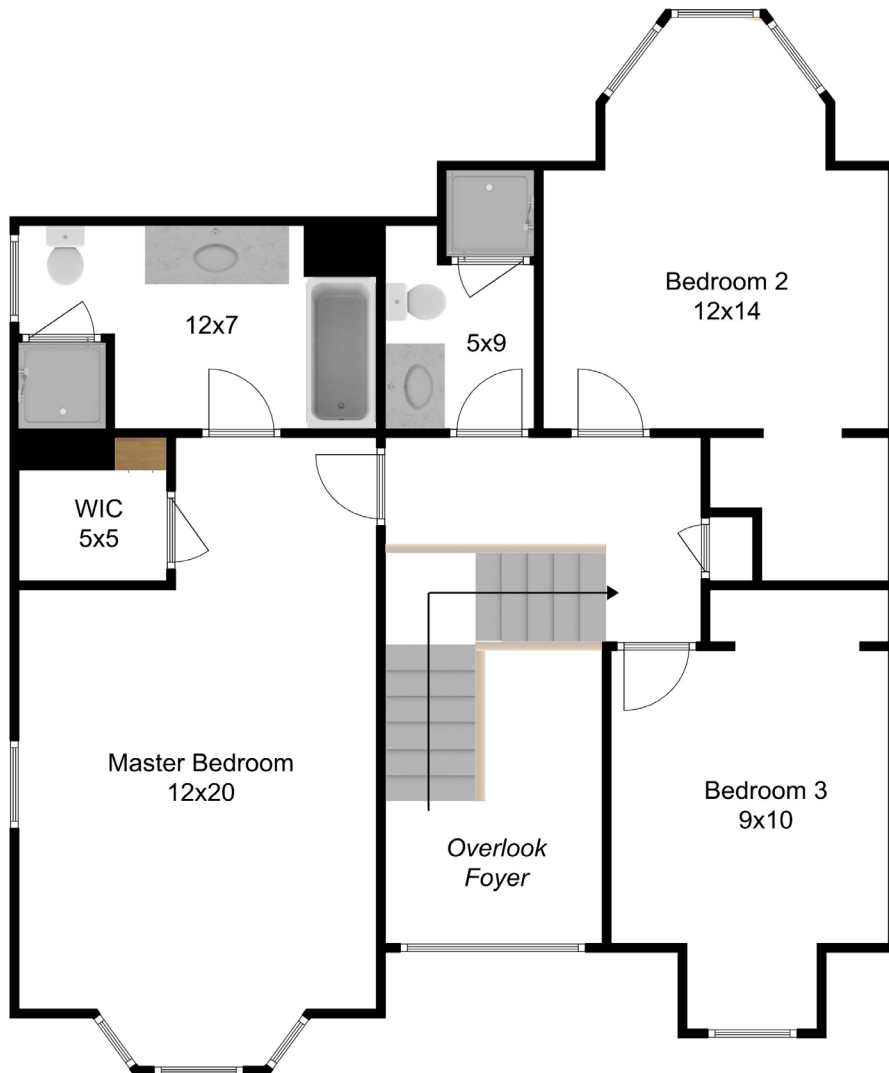

140 Patton Road

Woonsocket, RI 02895

3 Bed | 2.5 Bath

First Floor

140 Patton Road

Woonsocket, RI 02895

3 Bed | 2.5 Bath

Second Floor

140 Patton Road

Woonsocket, RI 02895

3 Bed | 2.5 Bath

Lower Floor