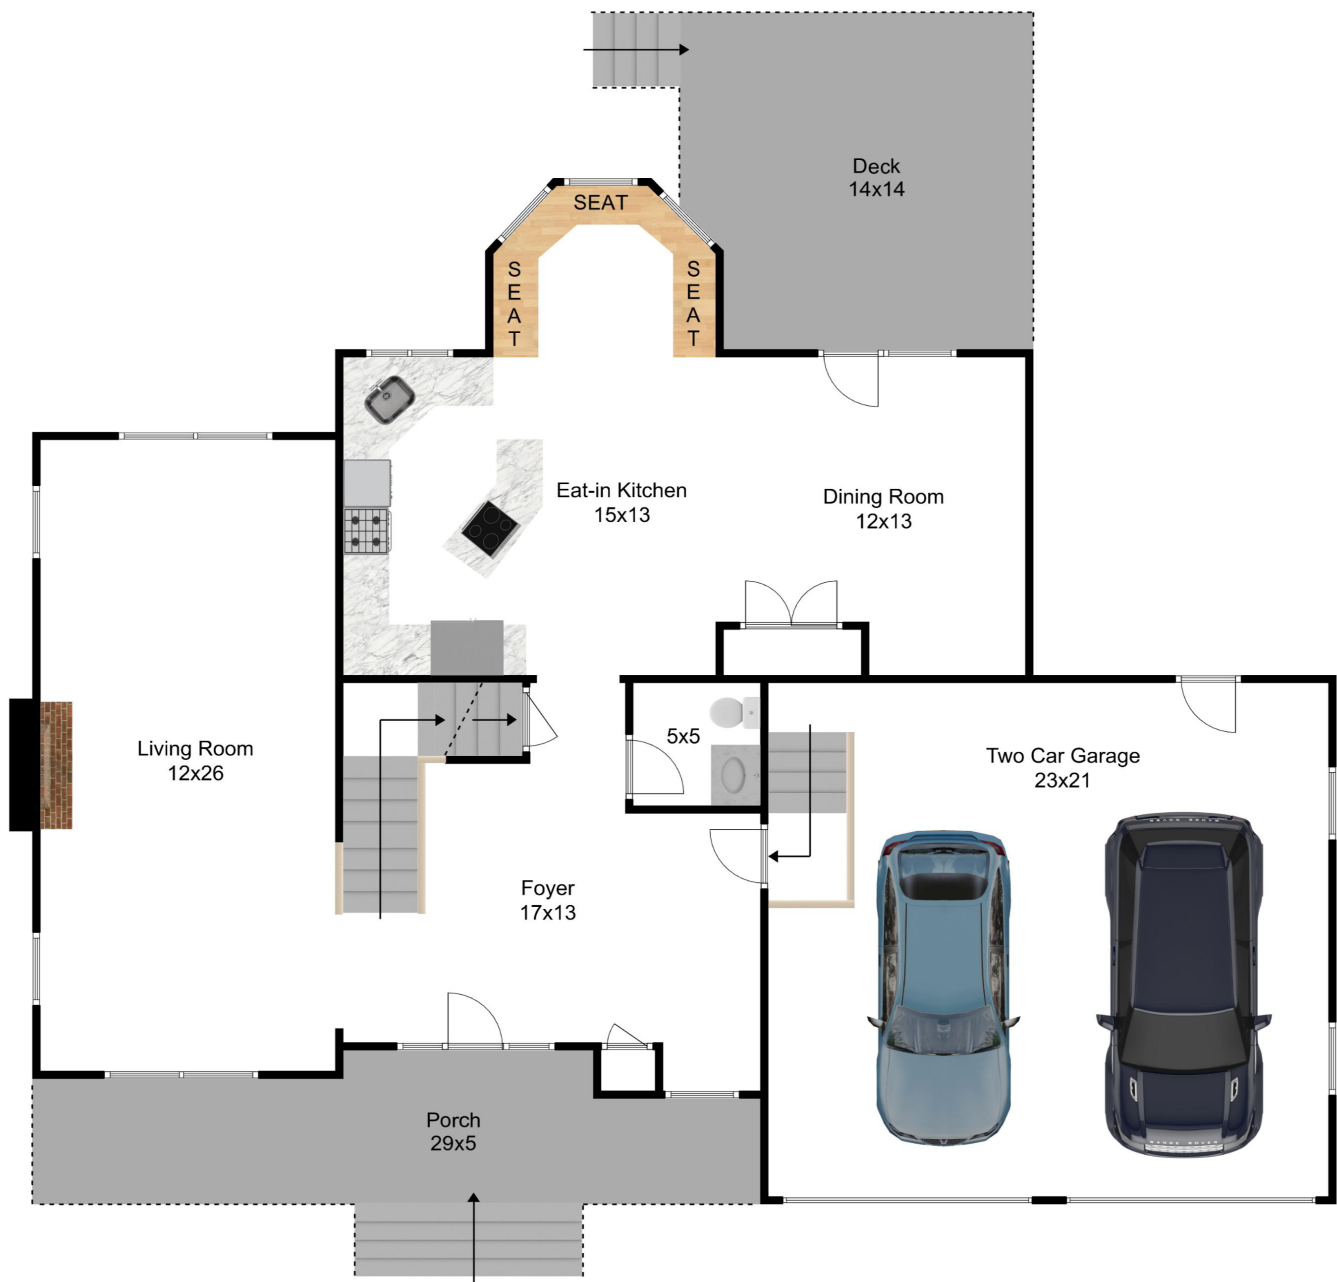

140 Patton Road

Woonsocket, RI 02895

3 Bed | 2.5 Bath

First Floor

140 Patton Road

Woonsocket, RI 02895

3 Bed | 2.5 Bath

Second Floor

140 Patton Road

Woonsocket, RI 02895

3 Bed | 2.5 Bath

Lower Floor