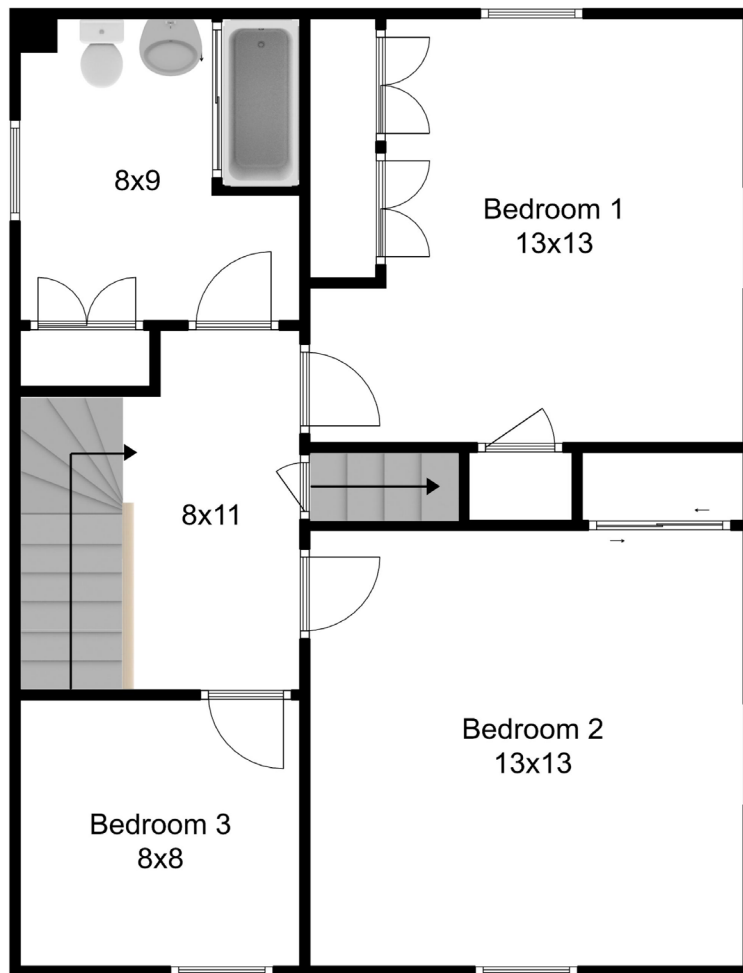

# 1528 Eastern Avenue

Malden, MA 02148

3 Bed | 2.5 Bath

First Floor

# 1528 Eastern Avenue

Malden, MA 02148

3 Bed | 2.5 Bath

Second Floor

# 1528 Eastern Avenue

Malden, MA 02148

3 Bed | 2.5 Bath

Attic

# 1528 Eastern Avenue

Malden, MA 02148

3 Bed | 2.5 Bath

Lower Floor