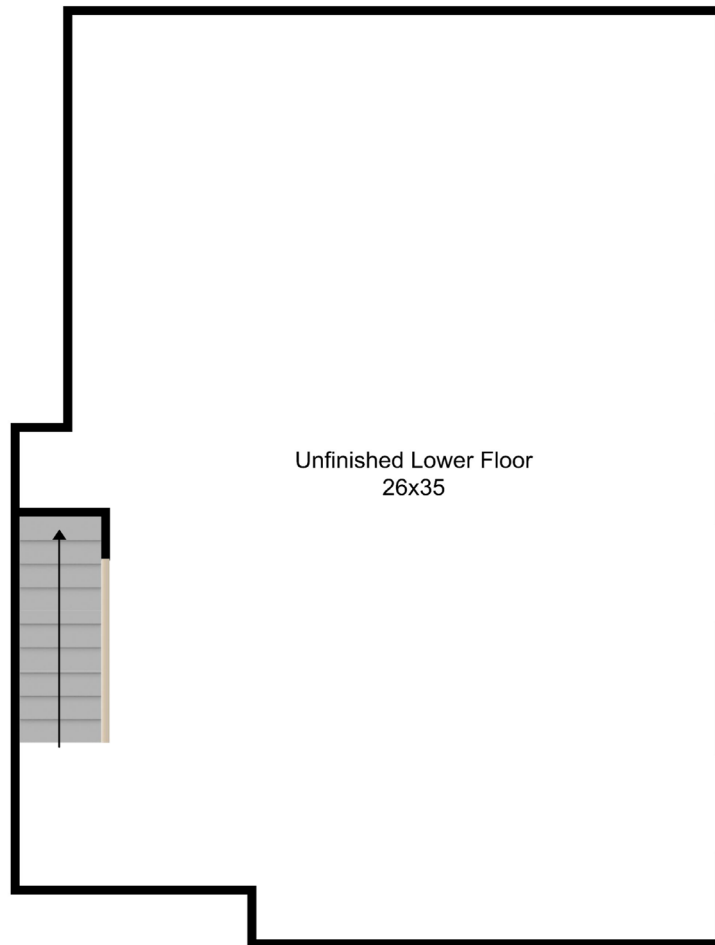

22 Cortland Drive

Stow, MA 01775

3 Bed | 2.5 Bath

First Floor

22 Cortland Drive

Stow, MA 01775

3 Bed | 2.5 Bath

Seond Floor

22 Cortland Drive

Stow, MA 01775

3 Bed | 2.5 Bath

Lower Floor