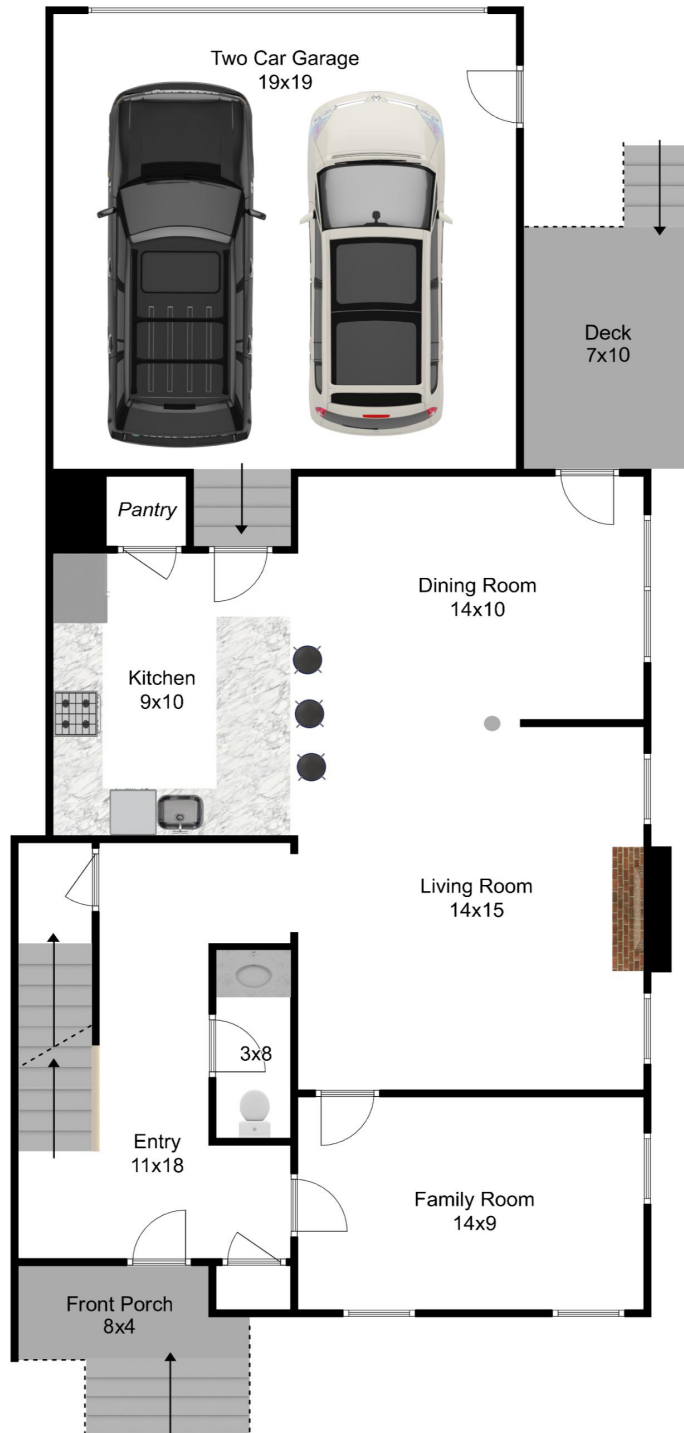

22 Cortland Drive

Stow, MA 01775

3 Bed | 2.5 Bath

First Floor

22 Cortland Drive

Stow, MA 01775

3 Bed | 2.5 Bath

Seond Floor

22 Cortland Drive

Stow, MA 01775

3 Bed | 2.5 Bath

Lower Floor