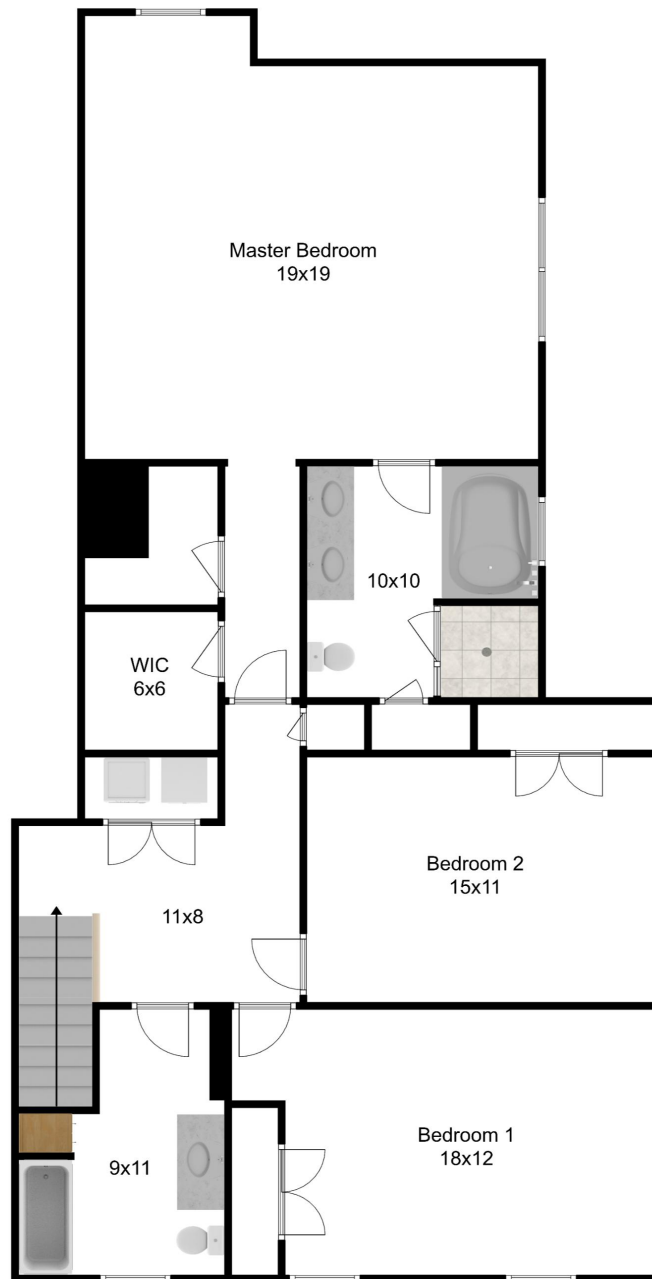

22 Cortland Drive

Stow, MA 01775

3 Bed | 2.5 Bath

First Floor

22 Cortland Drive

Stow, MA 01775

3 Bed | 2.5 Bath

Seond Floor

22 Cortland Drive

Stow, MA 01775

3 Bed | 2.5 Bath

Lower Floor