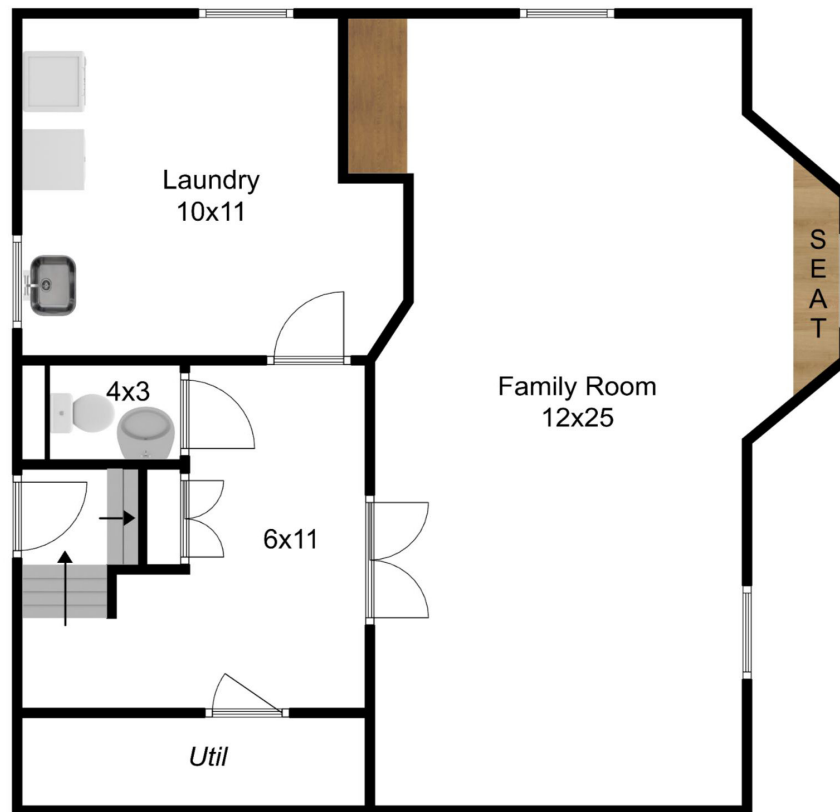

# 71 Wicklow Avenue

Medford, MA 02155

4 Bed | 3 Bath

Lower Floor