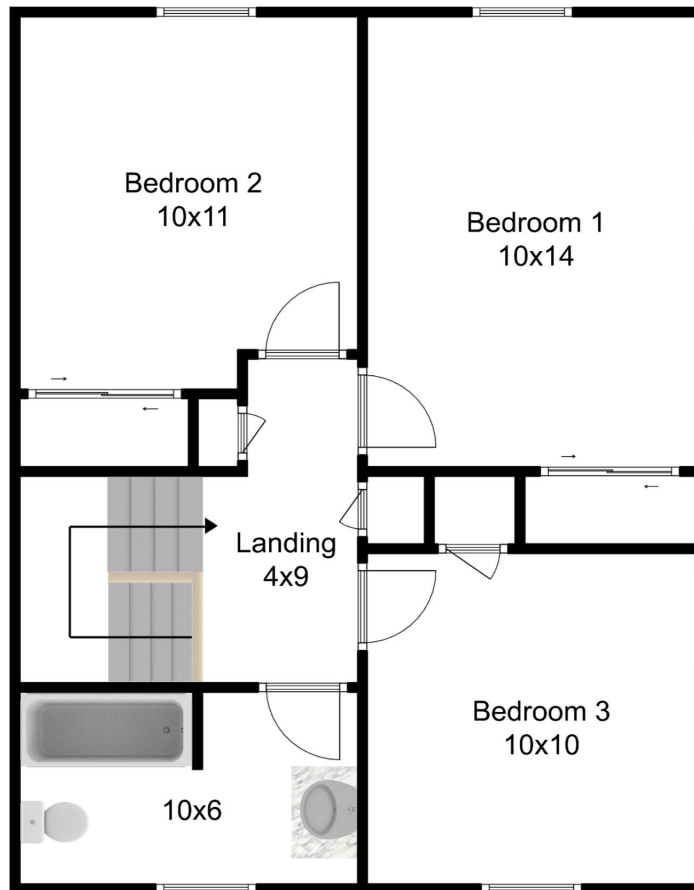

55-57 Raldne Road

Hyde Park, MA 02136

Second Floor

Marilyn Burke of Marilyn & Company at Keller Williams Realty | (781)-603-5261 | MarilynIsMyRealtor.com

Disclaimer:
Floor Plans are for marketing purposes only. All rooms and measurements are approximate.
Floor Plan by Best View Imaging