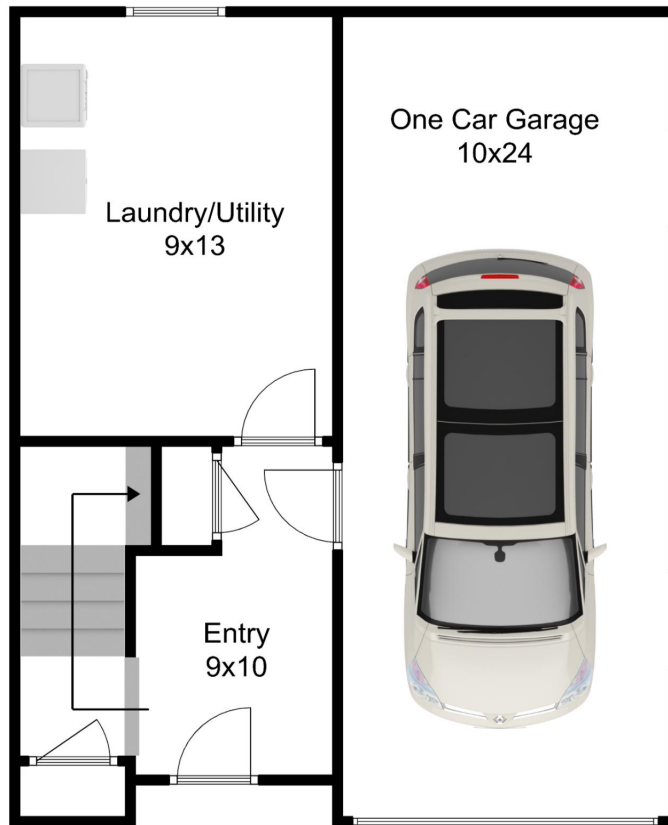

55-57 Raldne Road

Hyde Park, MA 02136

Lower Floor

Marilyn Burke of Marilyn & Company at Keller Williams Realty | (781)-603-5261 | MarilynIsMyRealtor.com

Disclaimer:
Floor Plans are for marketing purposes only. All rooms and measurements are approximate.
Floor Plan by Best View Imaging