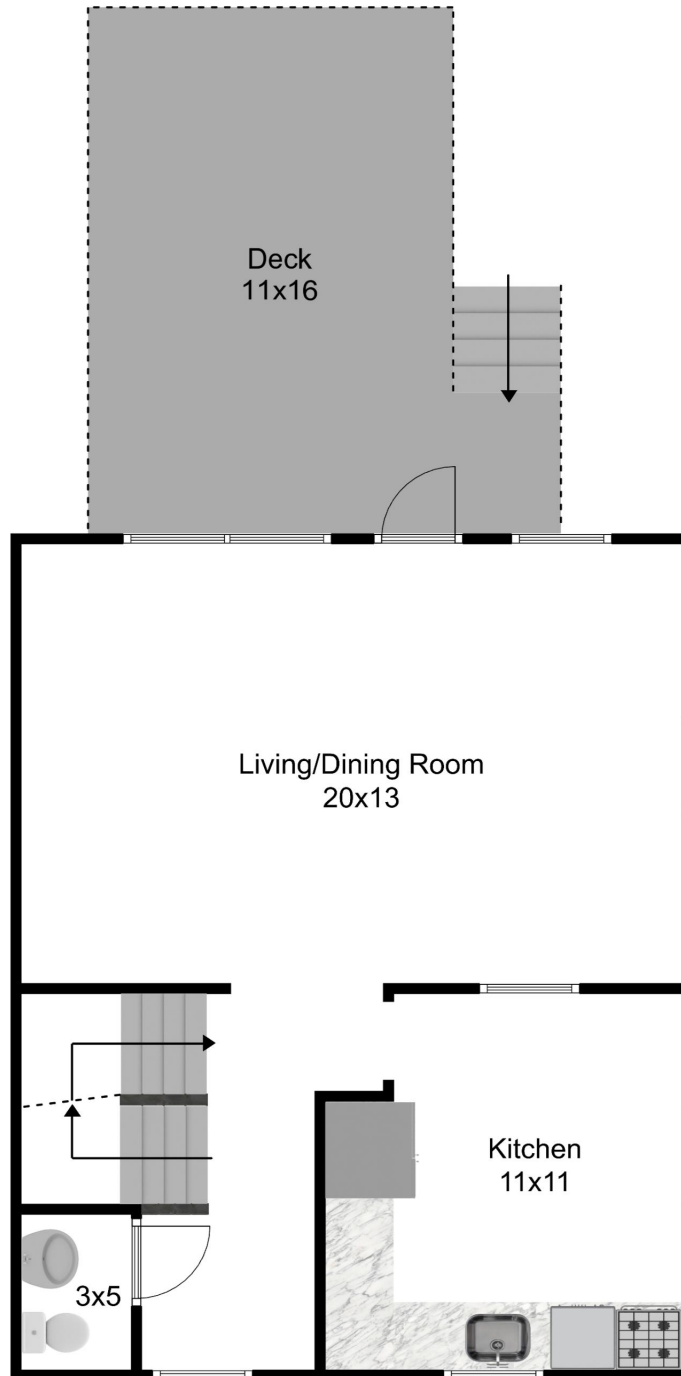

55-57 Raldne Road

Hyde Park, MA 02136

First Floor

Marilyn Burke of Marilyn & Company at Keller Williams Realty | (781)-603-5261 | MarilynIsMyRealtor.com

Disclaimer:
Floor Plans are for marketing purposes only. All rooms and measurements are approximate.
Floor Plan by Best View Imaging