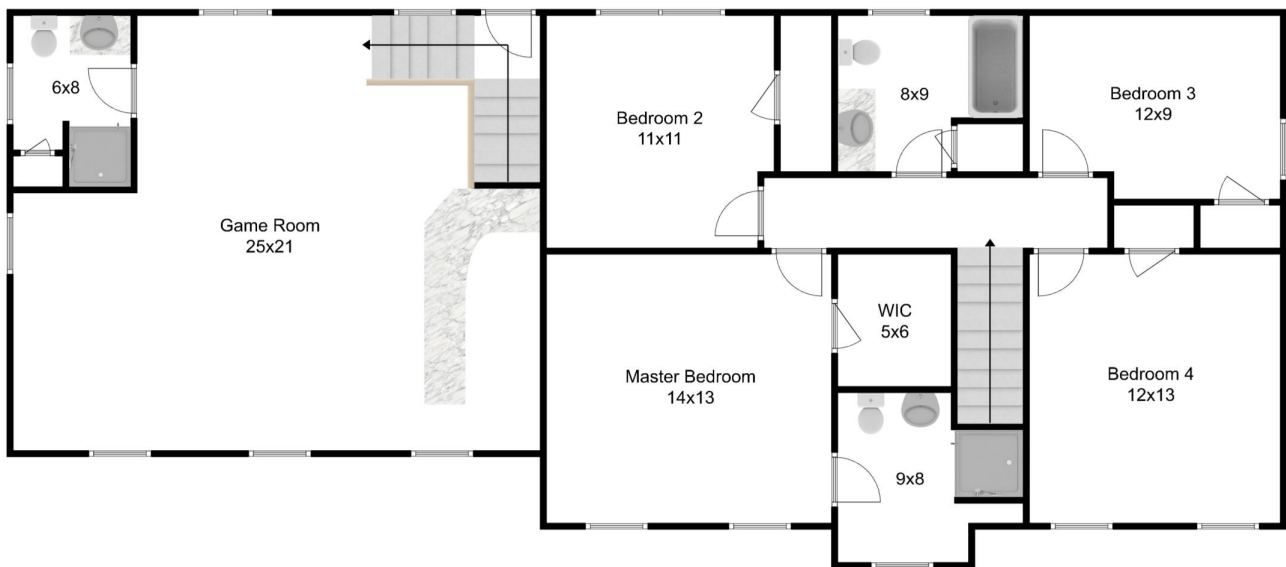

23 Susan Drive

Dudley, MA 01571

4 Bed | 3.5 Bath

23 Susan Drive

Dudley, MA 01571

4 Bed | 3.5 Bath

Second Floor

23 Susan Drive

Dudley, MA 01571

4 Bed | 3.5 Bath

Lower Floor