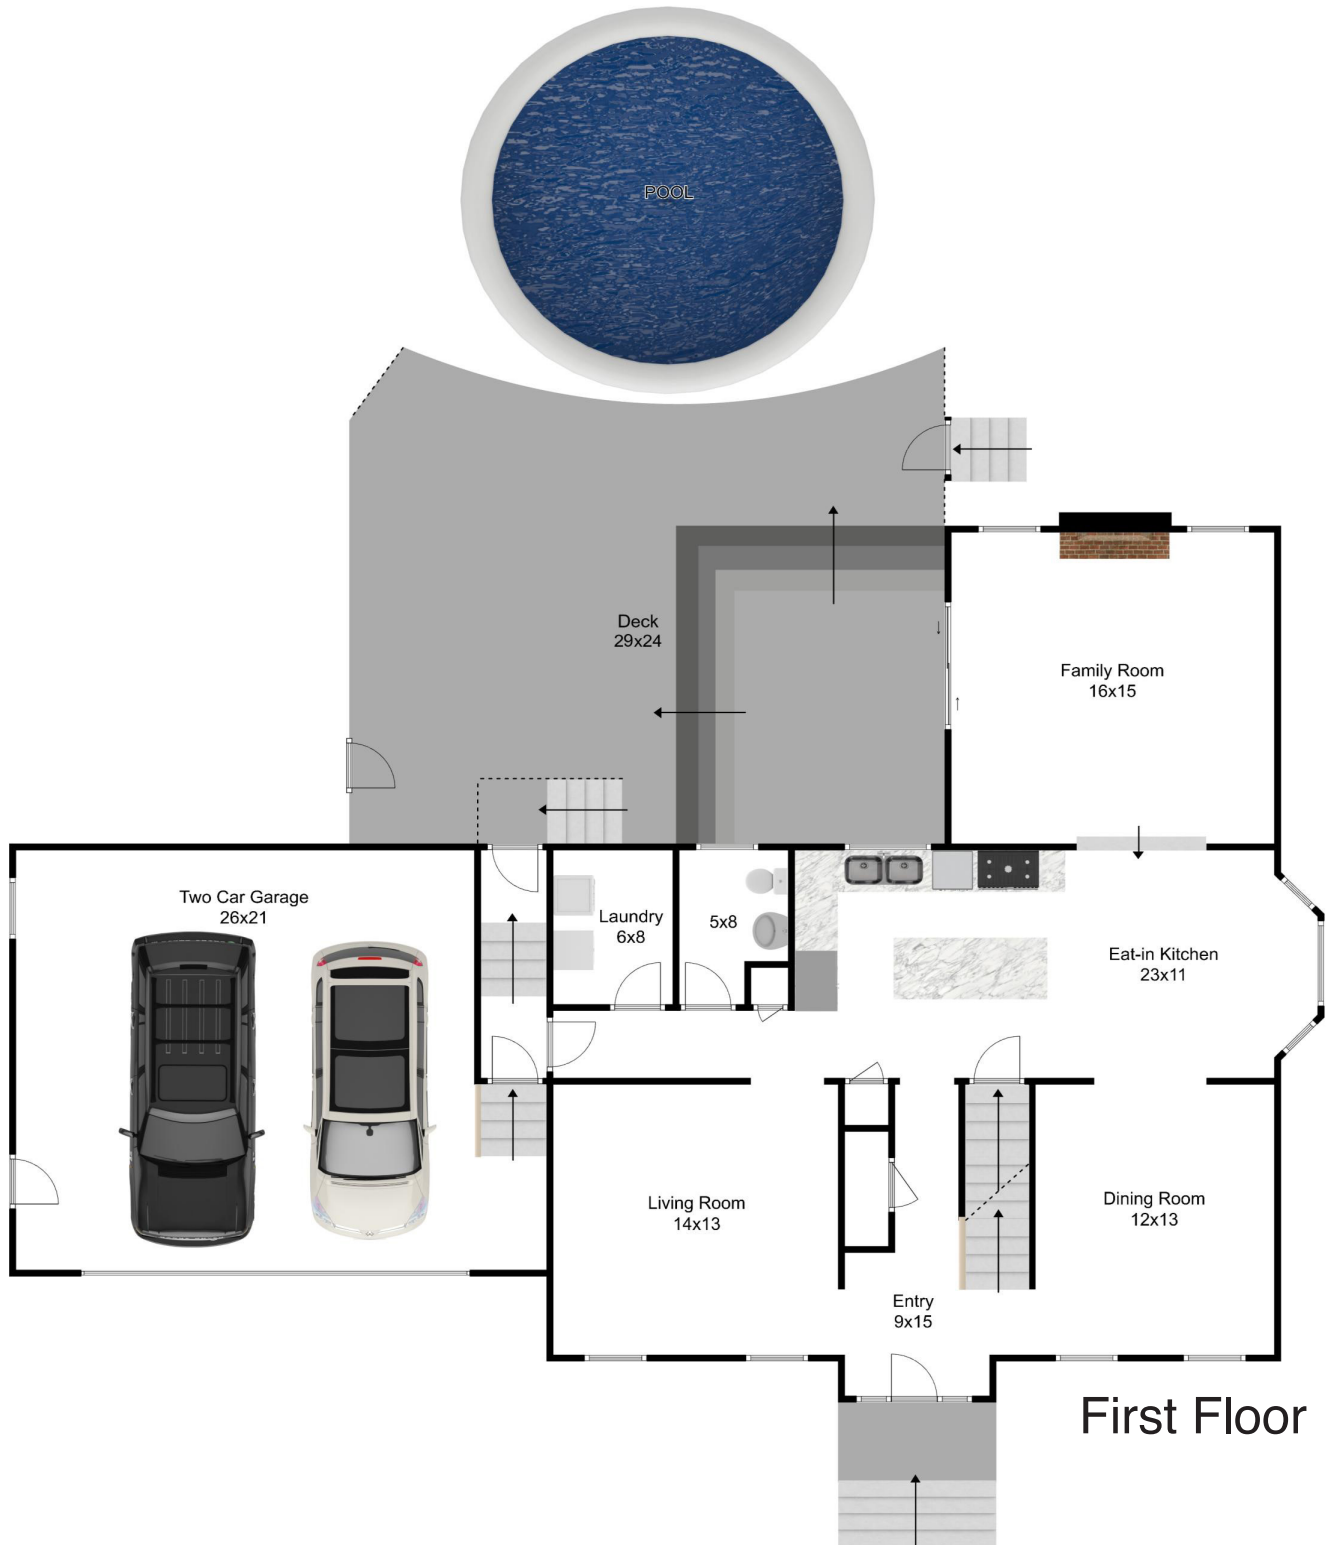

23 Susan Drive

Dudley, MA 01571

4 Bed | 3.5 Bath

23 Susan Drive

Dudley, MA 01571

4 Bed | 3.5 Bath

Second Floor

23 Susan Drive

Dudley, MA 01571

4 Bed | 3.5 Bath

Lower Floor