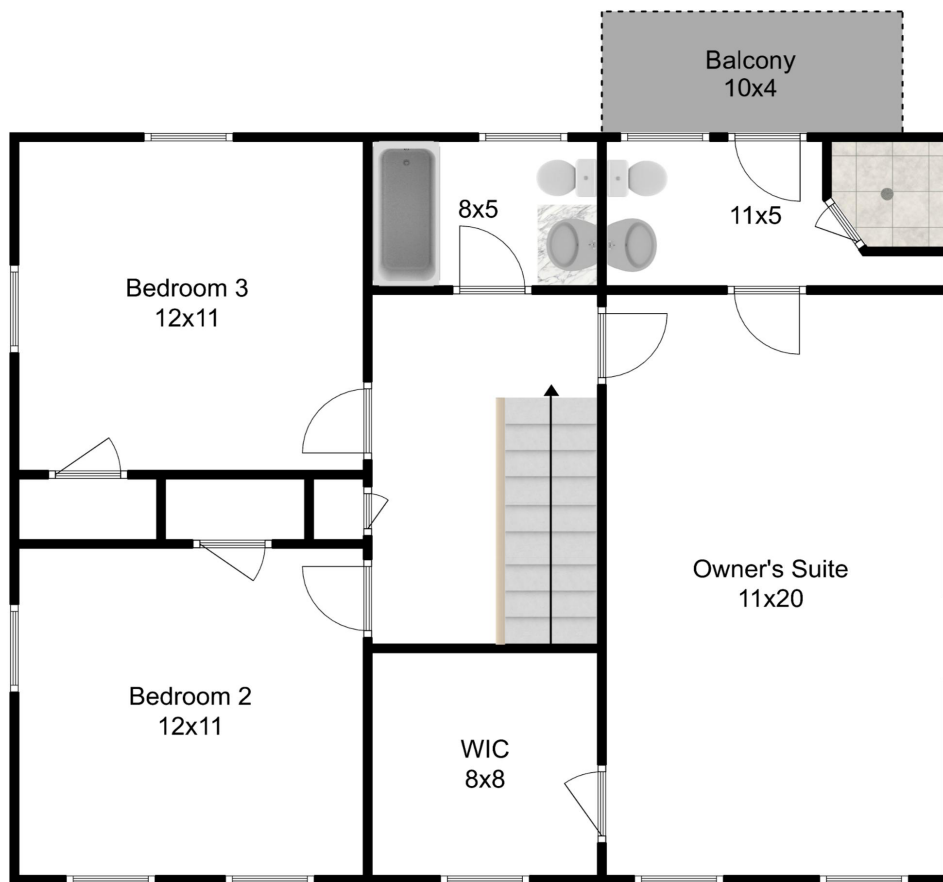

20 Eastleigh Lane

Natick, MA 01760

3 Bed | 2.5 Bath

First Floor

20 Eastleigh Lane

Natick, MA 01760

3 Bed | 2.5 Bath

Second Floor

20 Eastleigh Lane

Natick, MA 01760

3 Bed | 2.5 Bath

Lower Floor