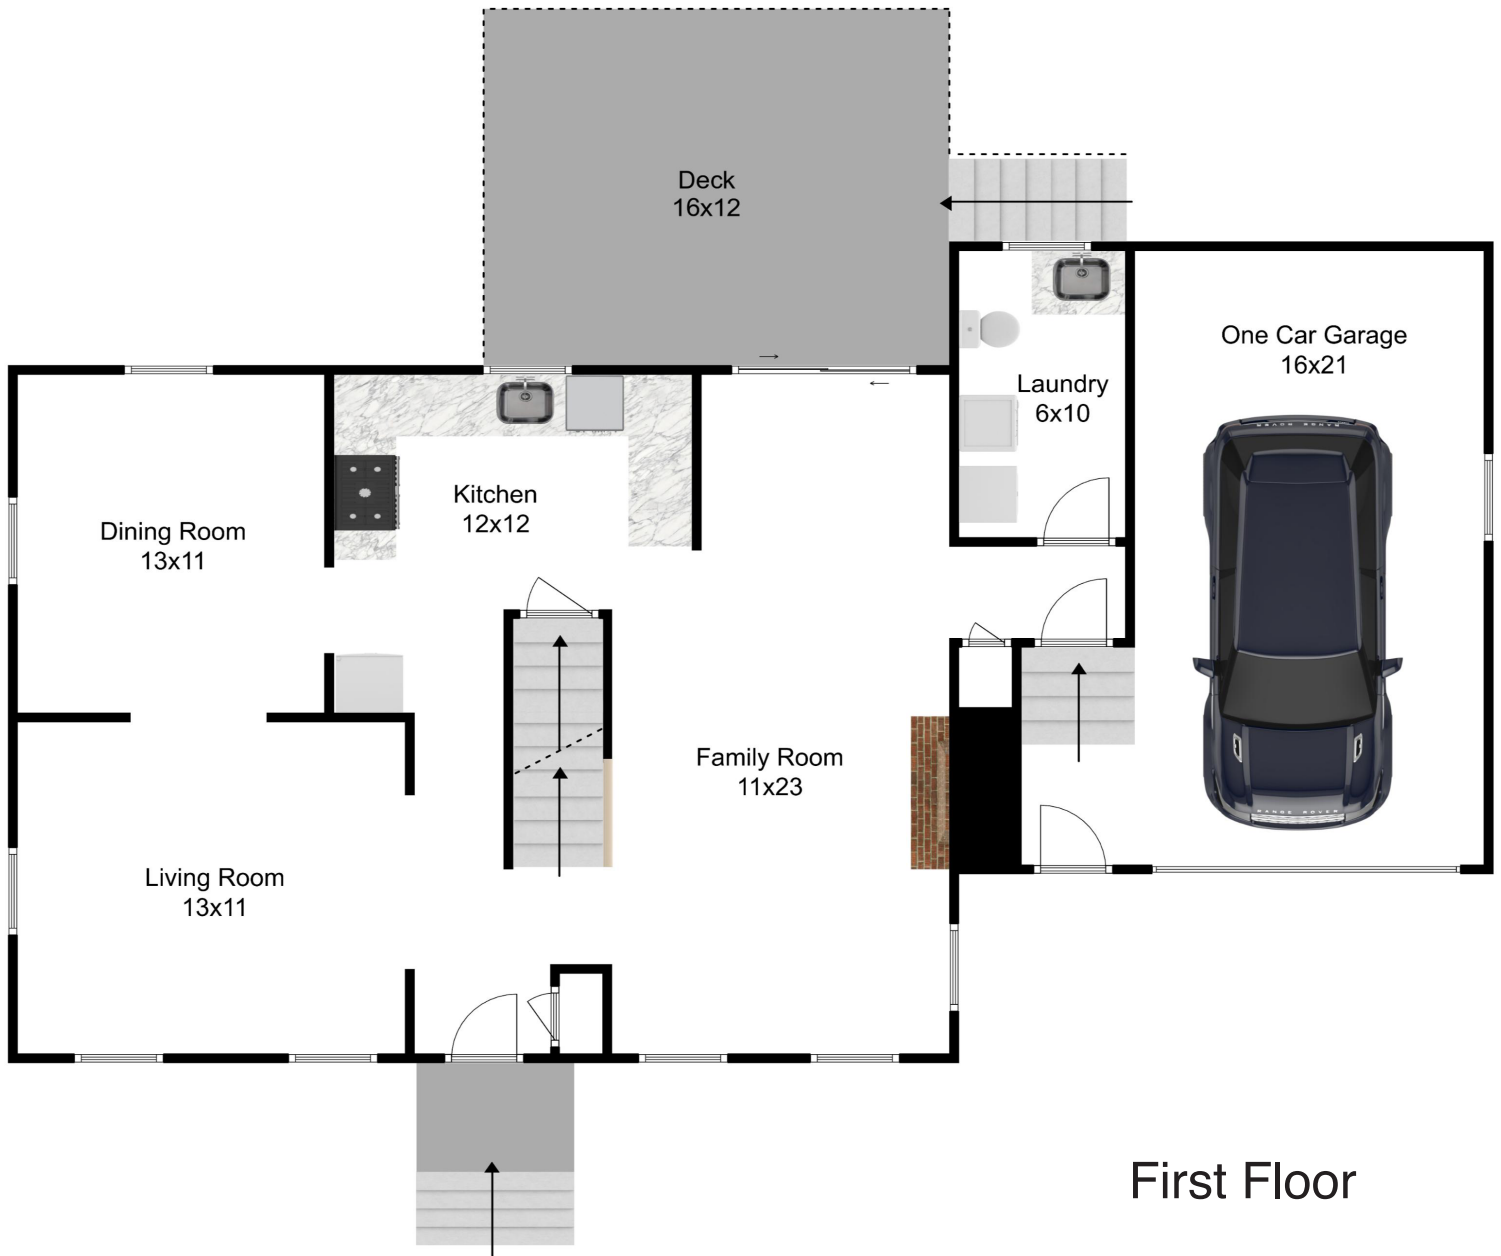

20 Eastleigh Lane

Natick, MA 01760

3 Bed | 2.5 Bath

First Floor

20 Eastleigh Lane

Natick, MA 01760

3 Bed | 2.5 Bath

Second Floor

20 Eastleigh Lane

Natick, MA 01760

3 Bed | 2.5 Bath

Lower Floor