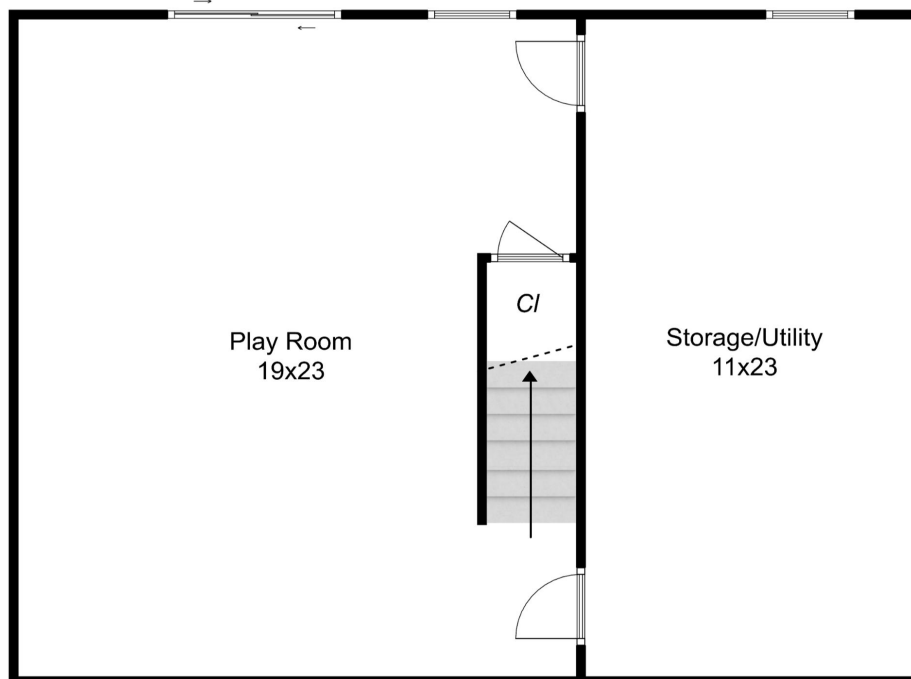

20 Eastleigh Lane

Natick, MA 01760

3 Bed | 2.5 Bath

First Floor

20 Eastleigh Lane

Natick, MA 01760

3 Bed | 2.5 Bath

Second Floor

20 Eastleigh Lane

Natick, MA 01760

3 Bed | 2.5 Bath

Lower Floor