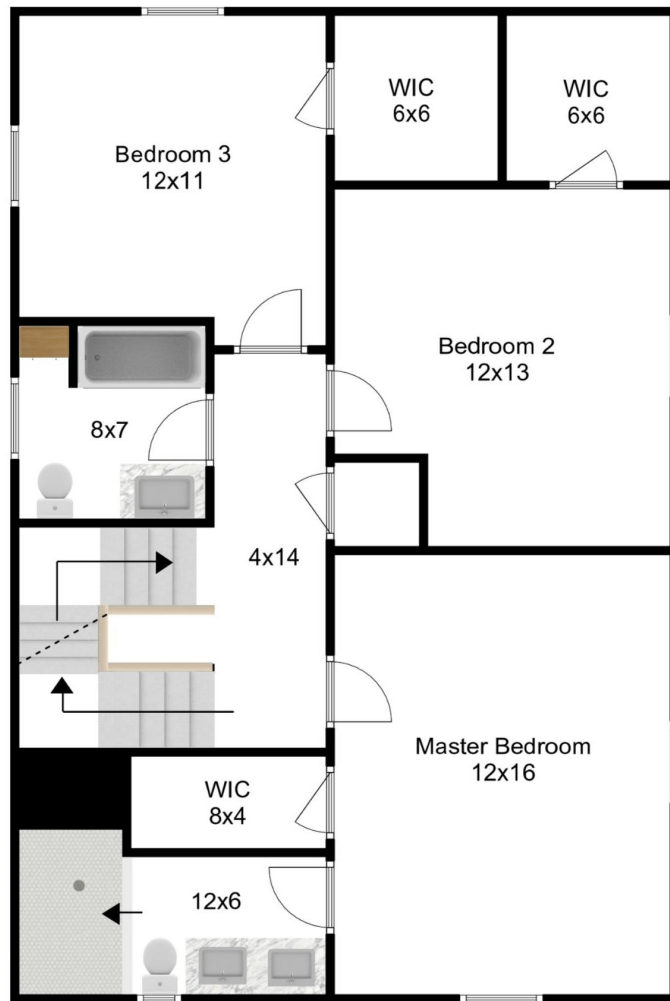

# 22 Cliftdale Street

Roslindale, MA 02131

5 Bed | 3.5 Bath

First Floor

# 22 Cliftdale Street

Roslindale, MA 02131  
5 Bed | 3.5 Bath

## Second Floor

# 22 Cliftdale Street

Roslindale, MA 02131  
5 Bed | 3.5 Bath

Third Floor