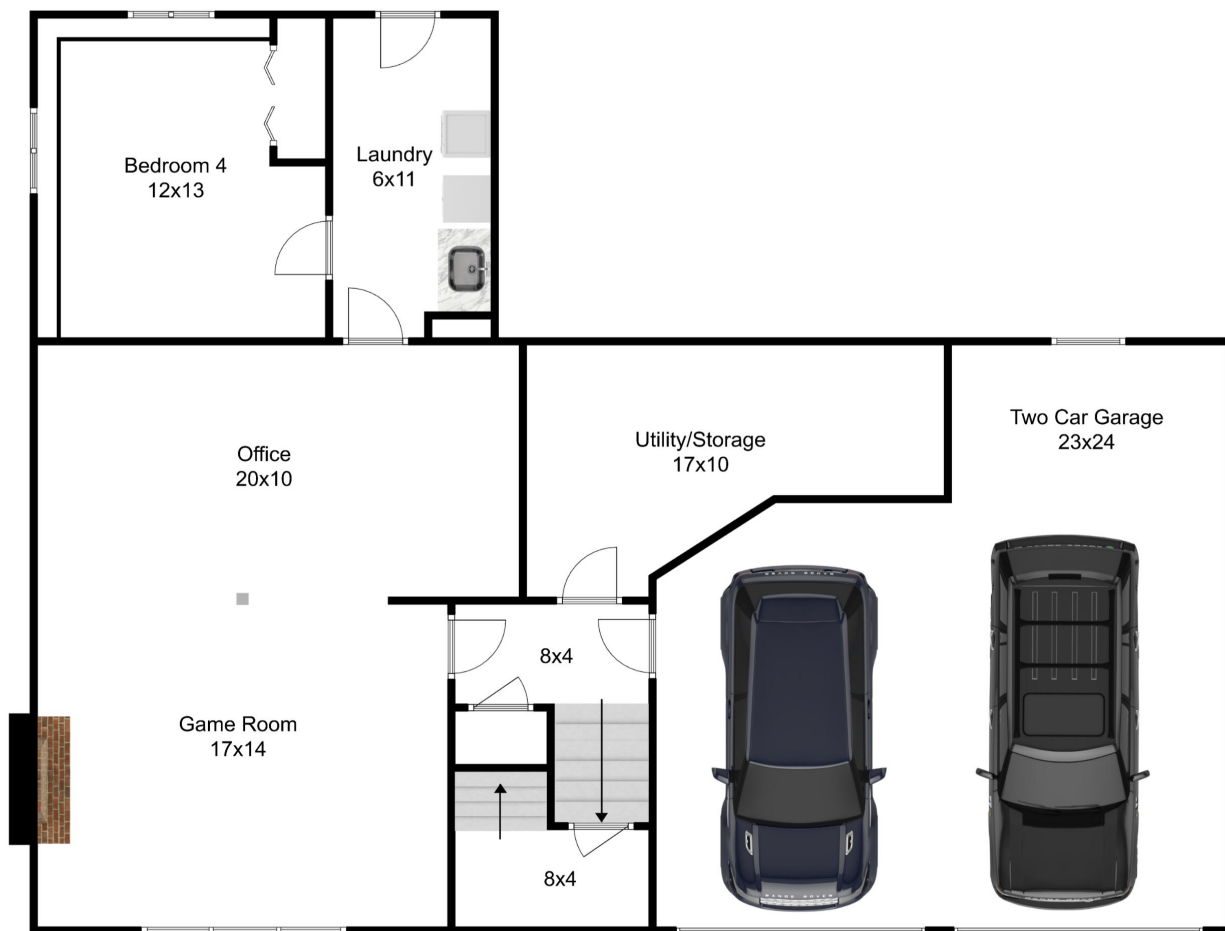

49 Carlisle Road

Westford, MA 01886
4 Bed | 2 Bath

First Floor

49 Carlisle Road

Westford, MA 01886
4 Bed | 2 Bath

Lower Floor

49 Carlisle Road

Westford, MA 01886
4 Bed | 2 Bath

Shed