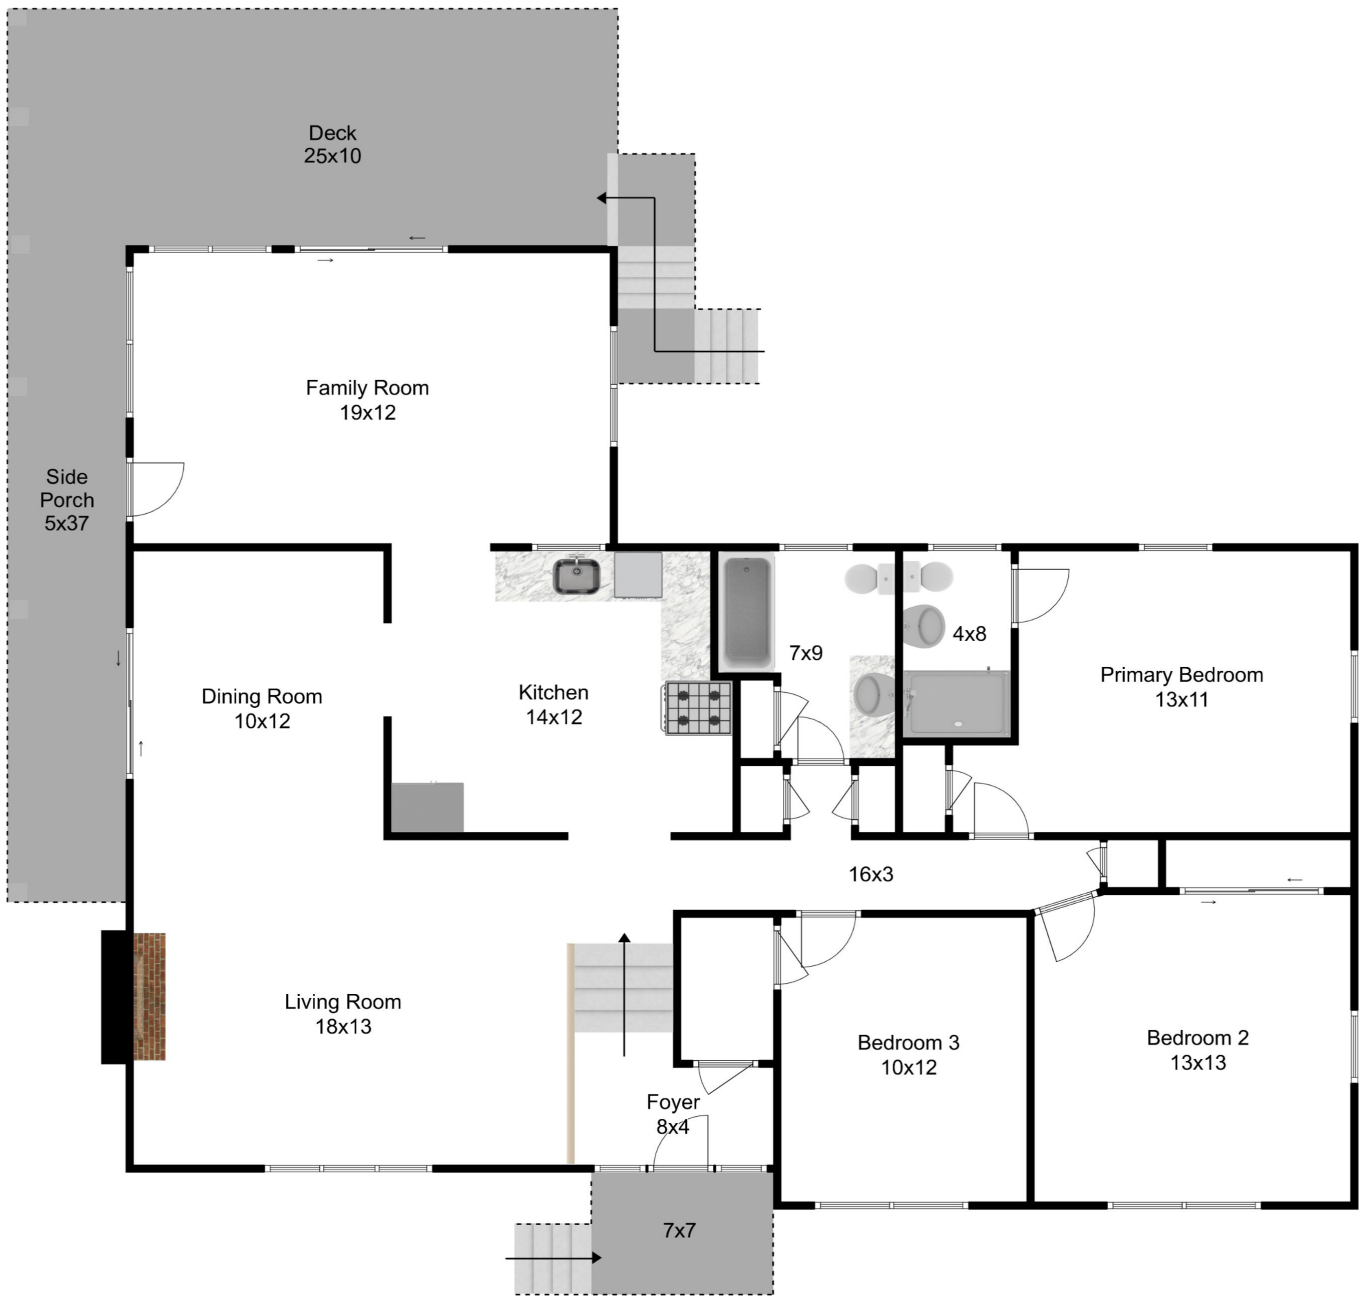

49 Carlisle Road

Westford, MA 01886
4 Bed | 2 Bath

First Floor

49 Carlisle Road

Westford, MA 01886
4 Bed | 2 Bath

Lower Floor

49 Carlisle Road

Westford, MA 01886
4 Bed | 2 Bath

Shed