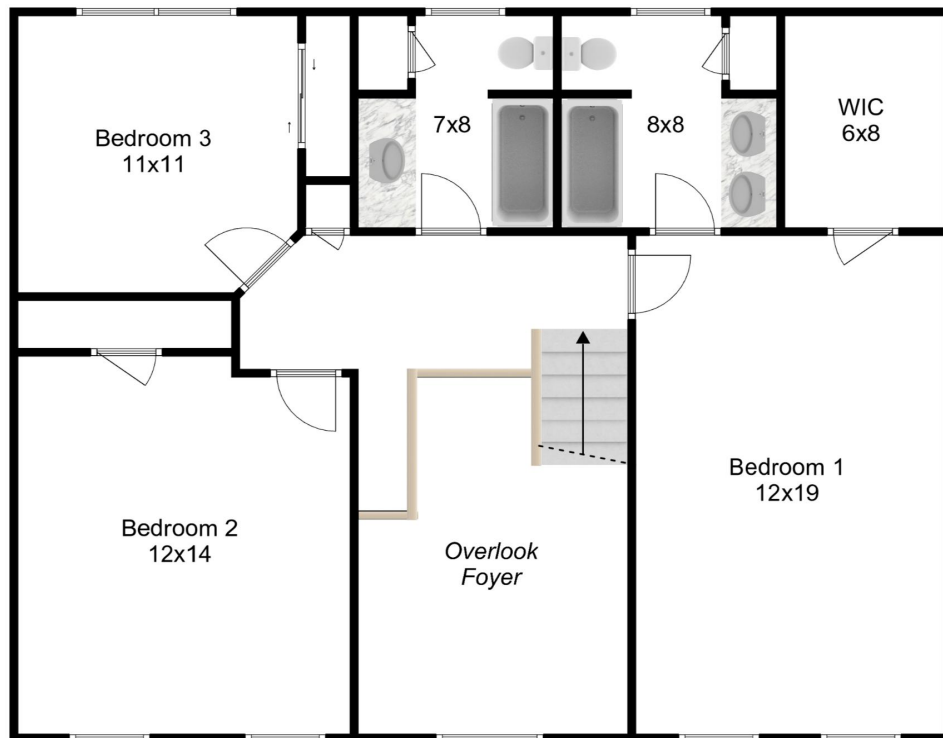

# 108 E Baylies Road

Charlton, MA 01507

3 Bed | 2.5 Bath

First Floor

# 108 E Baylies Road

Charlton, MA 01507

3 Bed | 2.5 Bath

Second Floor

# 108 E Baylies Road

Charlton, MA 01507

3 Bed | 2.5 Bath

Lower Floor