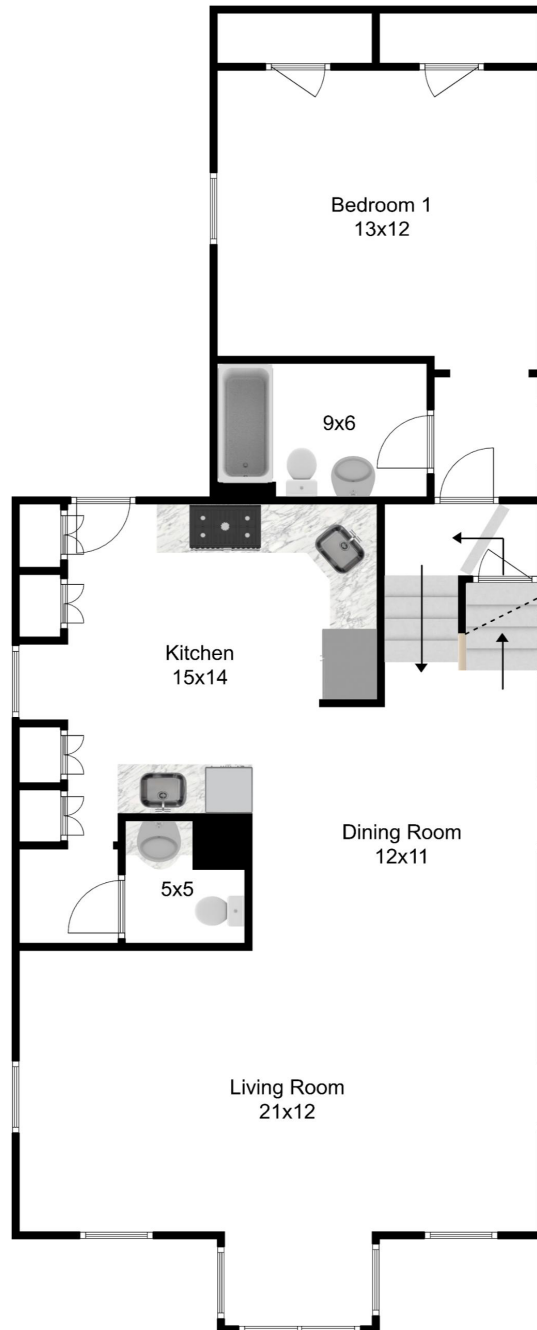

# 221 Auburn Street Unit 2

Newton, MA 02466

Second Floor

Disclaimer: Floor Plans are for marketing purposes only. All rooms and measurements are approximate. Floor Plan by Best View Imaging

Erika Welch of Rettman Associates  
(617)-823-3884

# 221 Auburn Street Unit 2

Newton, MA 02466

Third Floor

Disclaimer: Floor Plans are for marketing purposes only. All rooms and measurements are approximate. Floor Plan by Best View Imaging

Erika Welch of Rettman Associates  
(617)-823-3884