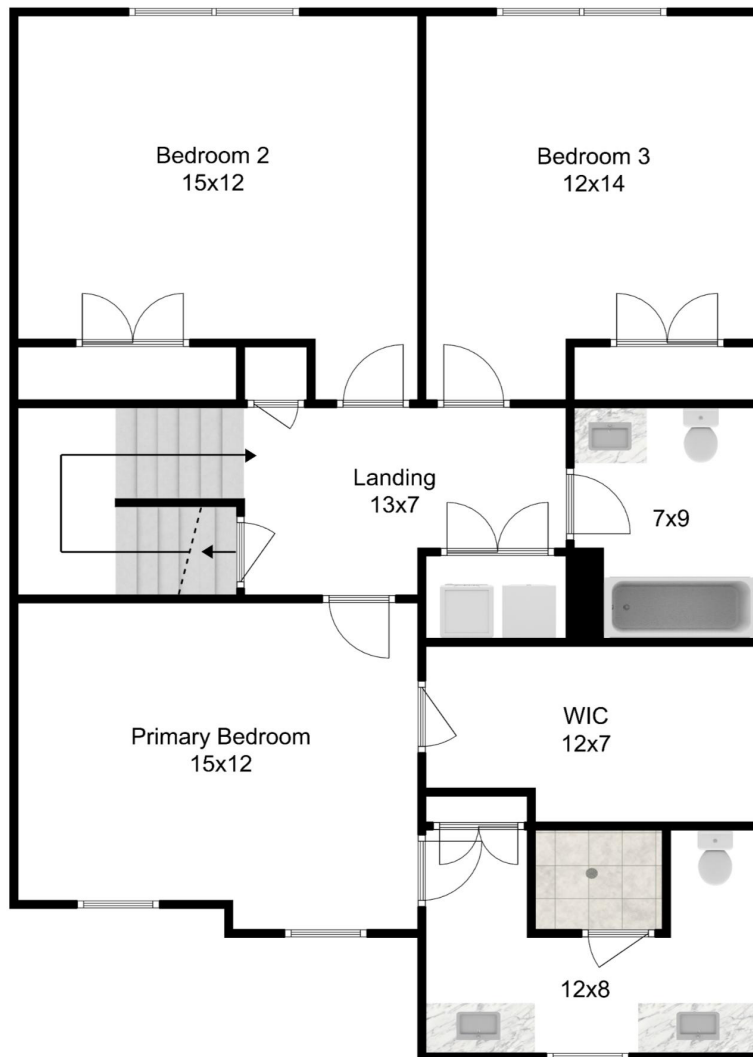

7 Spring Court Unit B

Woburn, MA 01801

4 Bed | 2 Full Bath | 2 Half Bath

First Floor

7 Spring Court Unit B

Woburn, MA 01801

4 Bed | 2 Full Bath | 2 Half Bath

Second Floor

7 Spring Court Unit B

Woburn, MA 01801

4 Bed | 2 Full Bath | 2 Half Bath

Third Floor

7 Spring Court Unit B

Woburn, MA 01801

4 Bed | 2 Full Bath | 2 Half Bath

Lower Floor