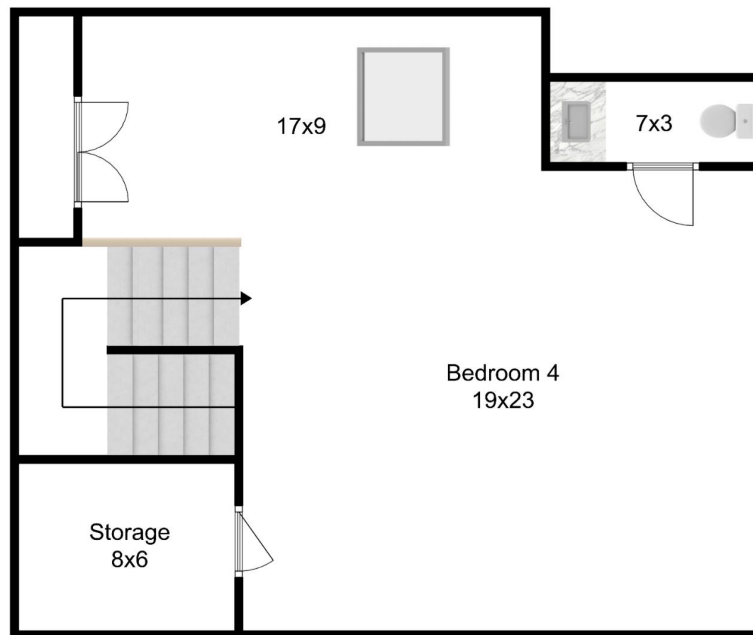

7 Spring Court Unit B

Woburn, MA 01801

4 Bed | 2 Full Bath | 2 Half Bath

First Floor

7 Spring Court Unit B

Woburn, MA 01801

4 Bed | 2 Full Bath | 2 Half Bath

Second Floor

7 Spring Court Unit B

Woburn, MA 01801

4 Bed | 2 Full Bath | 2 Half Bath

Third Floor

7 Spring Court Unit B

Woburn, MA 01801

4 Bed | 2 Full Bath | 2 Half Bath

Lower Floor