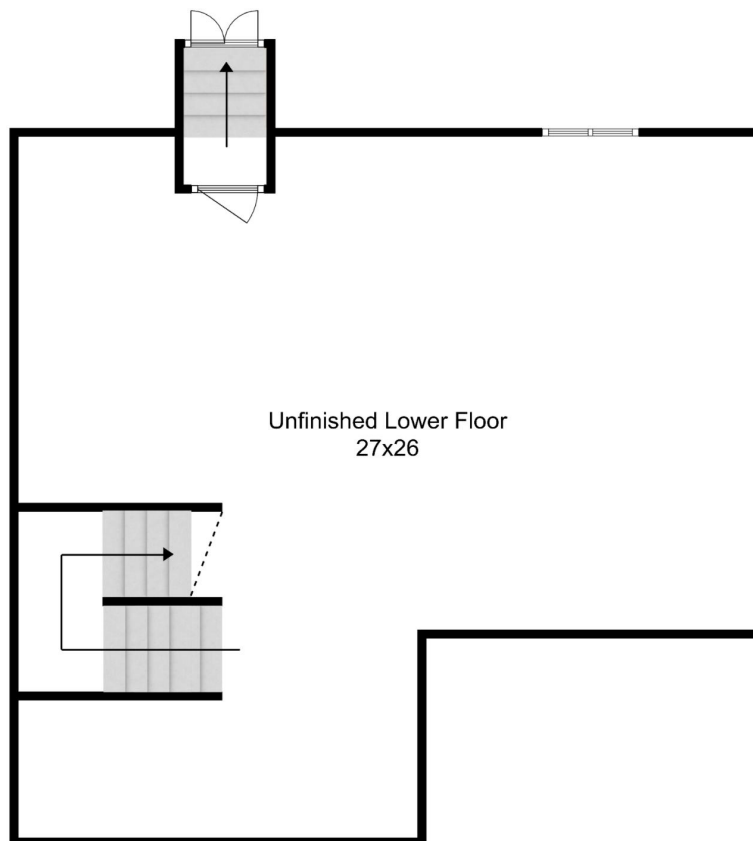

7 Spring Court Unit B

Woburn, MA 01801

4 Bed | 2 Full Bath | 2 Half Bath

First Floor

7 Spring Court Unit B

Woburn, MA 01801

4 Bed | 2 Full Bath | 2 Half Bath

Second Floor

7 Spring Court Unit B

Woburn, MA 01801

4 Bed | 2 Full Bath | 2 Half Bath

Third Floor

7 Spring Court Unit B

Woburn, MA 01801

4 Bed | 2 Full Bath | 2 Half Bath

Lower Floor