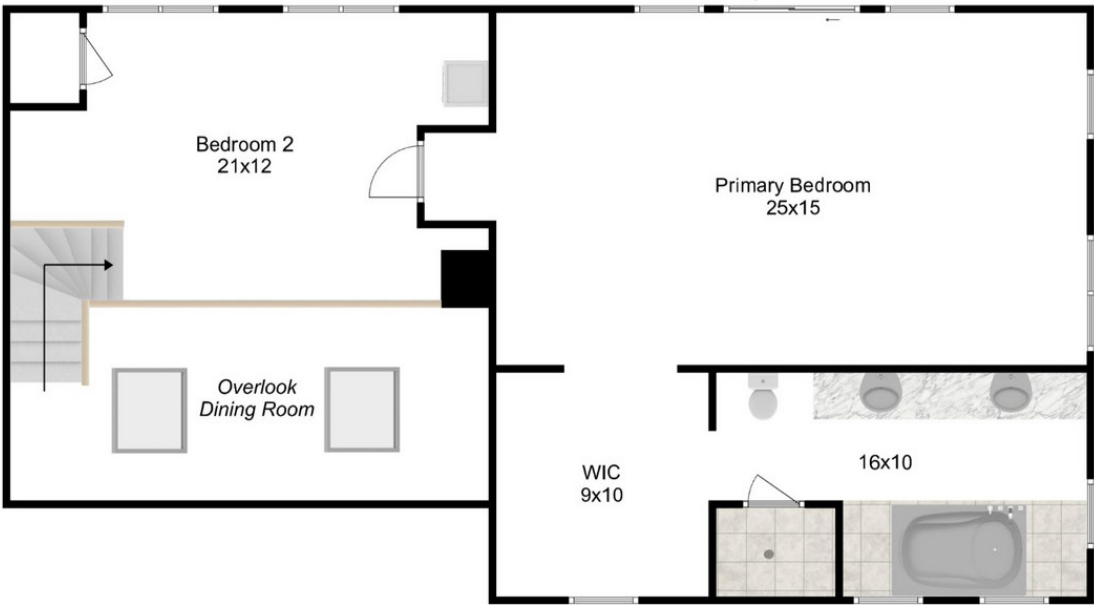

55 Wenuchas Trail

Groton, MA 01450

Disclaimer: Floor Plans are for marketing purposes only. All rooms and measurements are approximate. Floor Plan by Best View Imaging

55 Wenuchas Trail

Groton, MA 01450

Second Floor

55 Wenuchas Trail

Groton, MA 01450

Lower Floor

Disclaimer: Floor Plans are for marketing purposes only. All rooms and measurements are approximate. Floor Plan by Best View Imaging