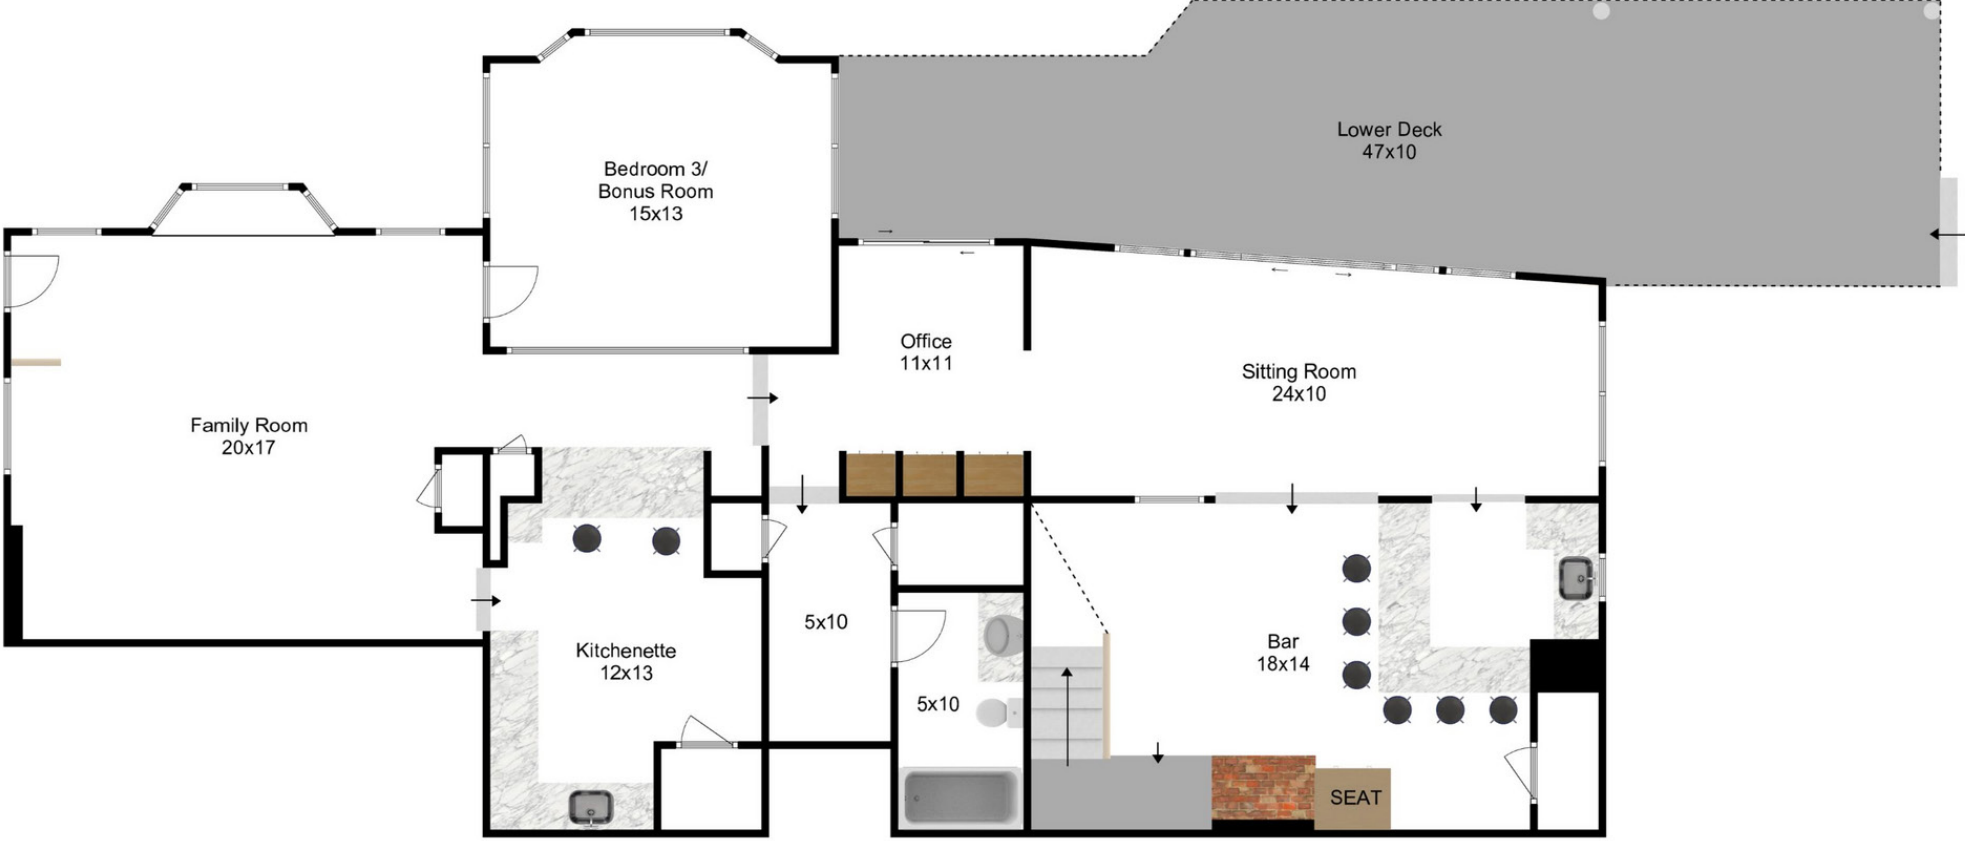

55 Wenuchas Trail

Groton, MA 01450

Disclaimer: Floor Plans are for marketing purposes only. All rooms and measurements are approximate. Floor Plan by Best View Imaging

55 Wenuchas Trail

Groton, MA 01450

Second Floor

55 Wenuchas Trail

Groton, MA 01450

Lower Floor

Disclaimer: Floor Plans are for marketing purposes only. All rooms and measurements are approximate. Floor Plan by Best View Imaging