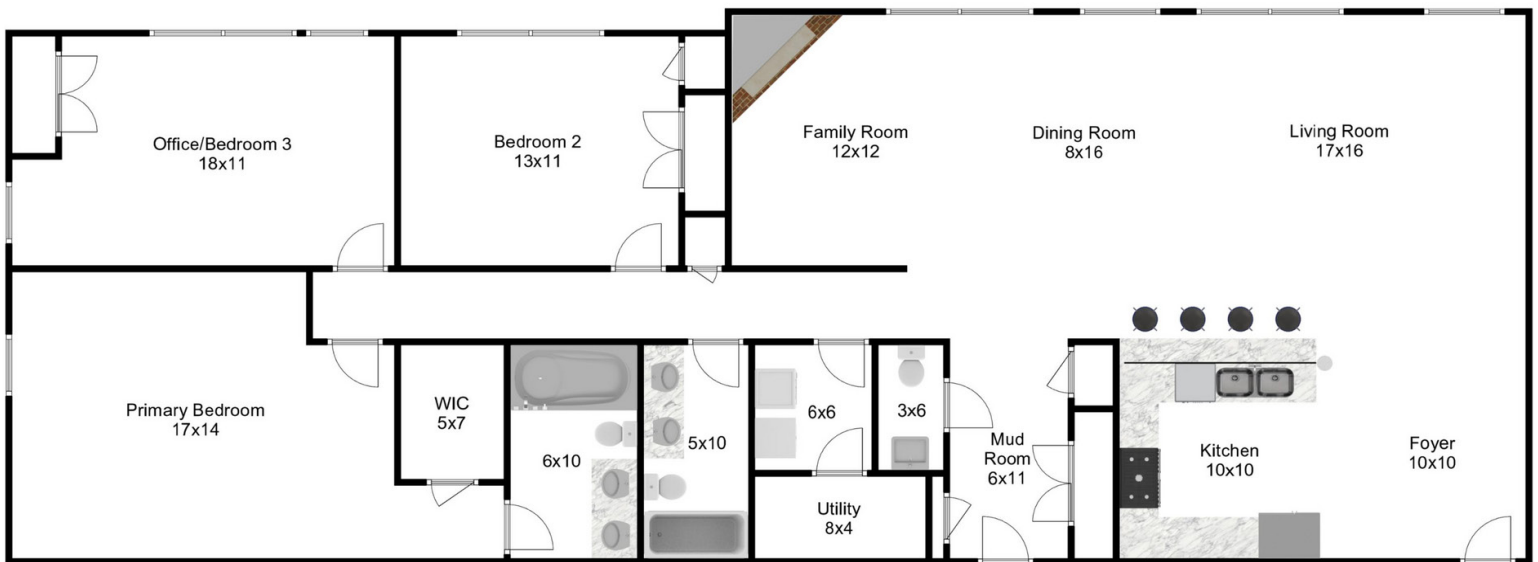

75 Park Street Unit 10

Medford, MA 02155

Main Floor

Storage