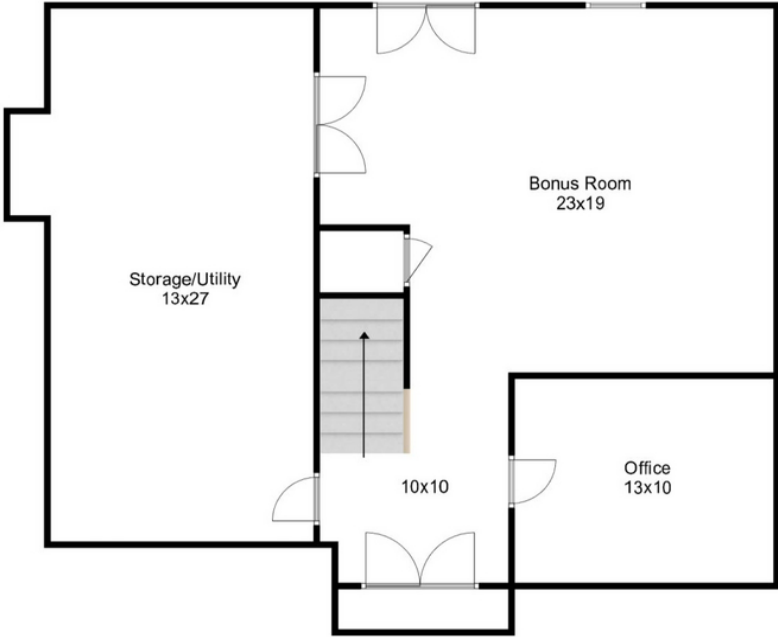

# 20 Pierce Street

Pepperell, MA 01463

First Floor

Disclaimer: Floor Plans are for marketing purposes only. All rooms and measurements are approximate. Floor Plan by Best View Imaging

Mary O'Hagan of The MJT Group Boston at Keller Williams Realty North Central  
(978) 302-96401 | MaryOHagan110@gmail.com

# 20 Pierce Street

Pepperell, MA 01463

Second Floor

Disclaimer: Floor Plans are for marketing purposes only. All rooms and measurements are approximate. Floor Plan by Best View Imaging

Mary O'Hagan of The MJT Group Boston at Keller Williams Realty North Central  
(978) 302-96401 | MaryOHagan110@gmail.com

# 20 Pierce Street

Pepperell, MA 01463

Lower Floor

Disclaimer: Floor Plans are for marketing purposes only. All rooms and measurements are approximate. Floor Plan by Best View Imaging

Mary O'Hagan of The MJT Group Boston at Keller Williams Realty North Central  
(978) 302-96401 | MaryOHagan110@gmail.com