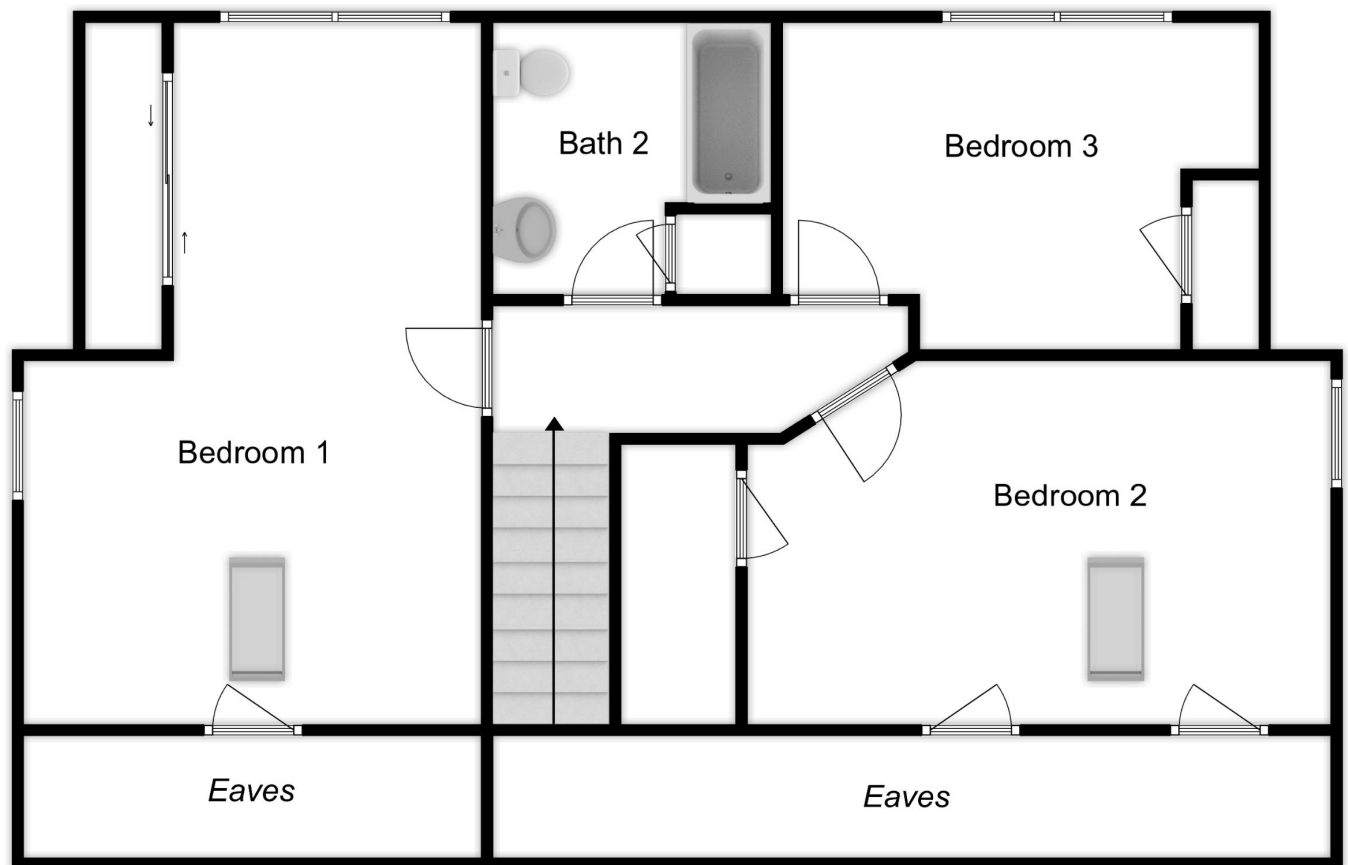

212 Lower Gore Road

Webster, MA 01570

First Floor

212 Lower Gore Road

Webster, MA 01570

First Floor