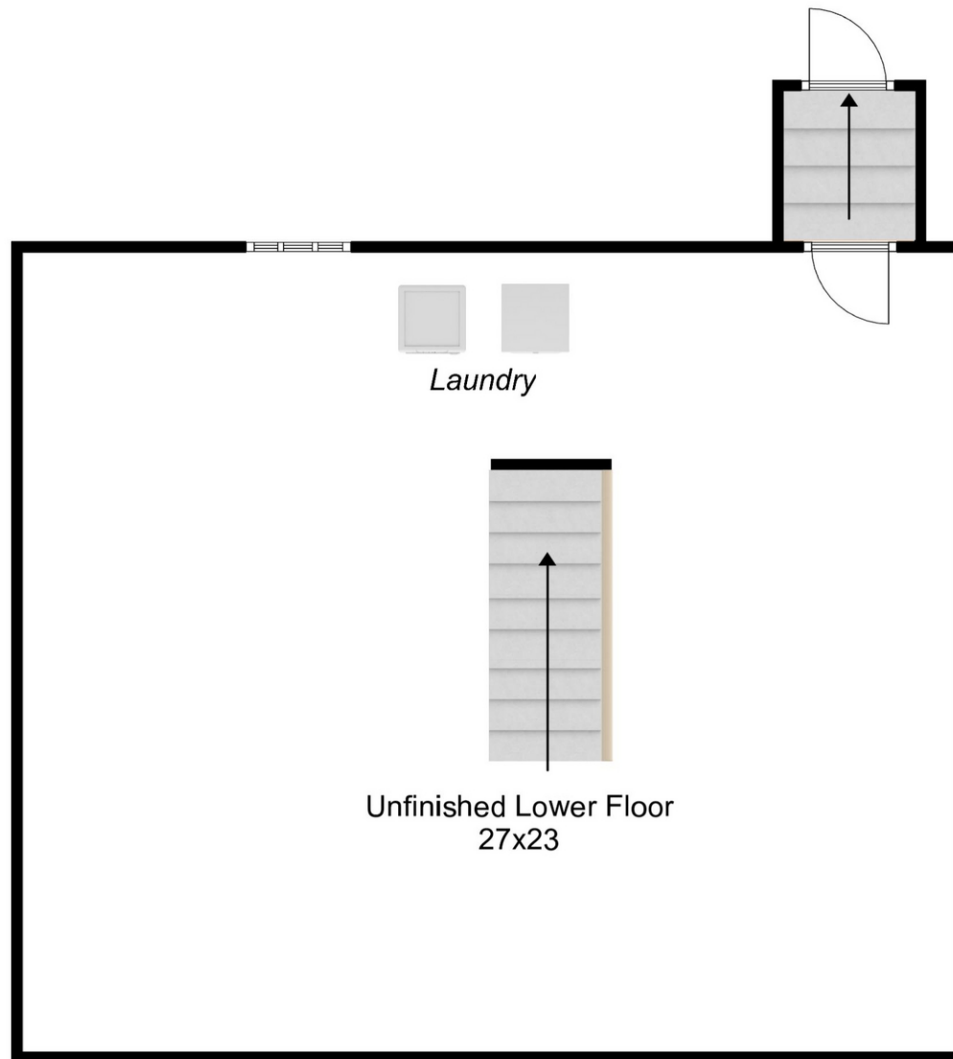

88 Grafton Street

Shrewsbury, MA 01545

Disclaimer: Floor Plans are for marketing purposes only. All rooms and measurements are approximate. Floor Plan by Best View Imaging

88 Grafton Street

Shrewsbury, MA 01545

Second Floor

88 Grafton Street

Shrewsbury, MA 01545

Lower Floor

88 Grafton Street

Shrewsbury, MA 01545

Pool House/
Detached Garage

88 Grafton Street