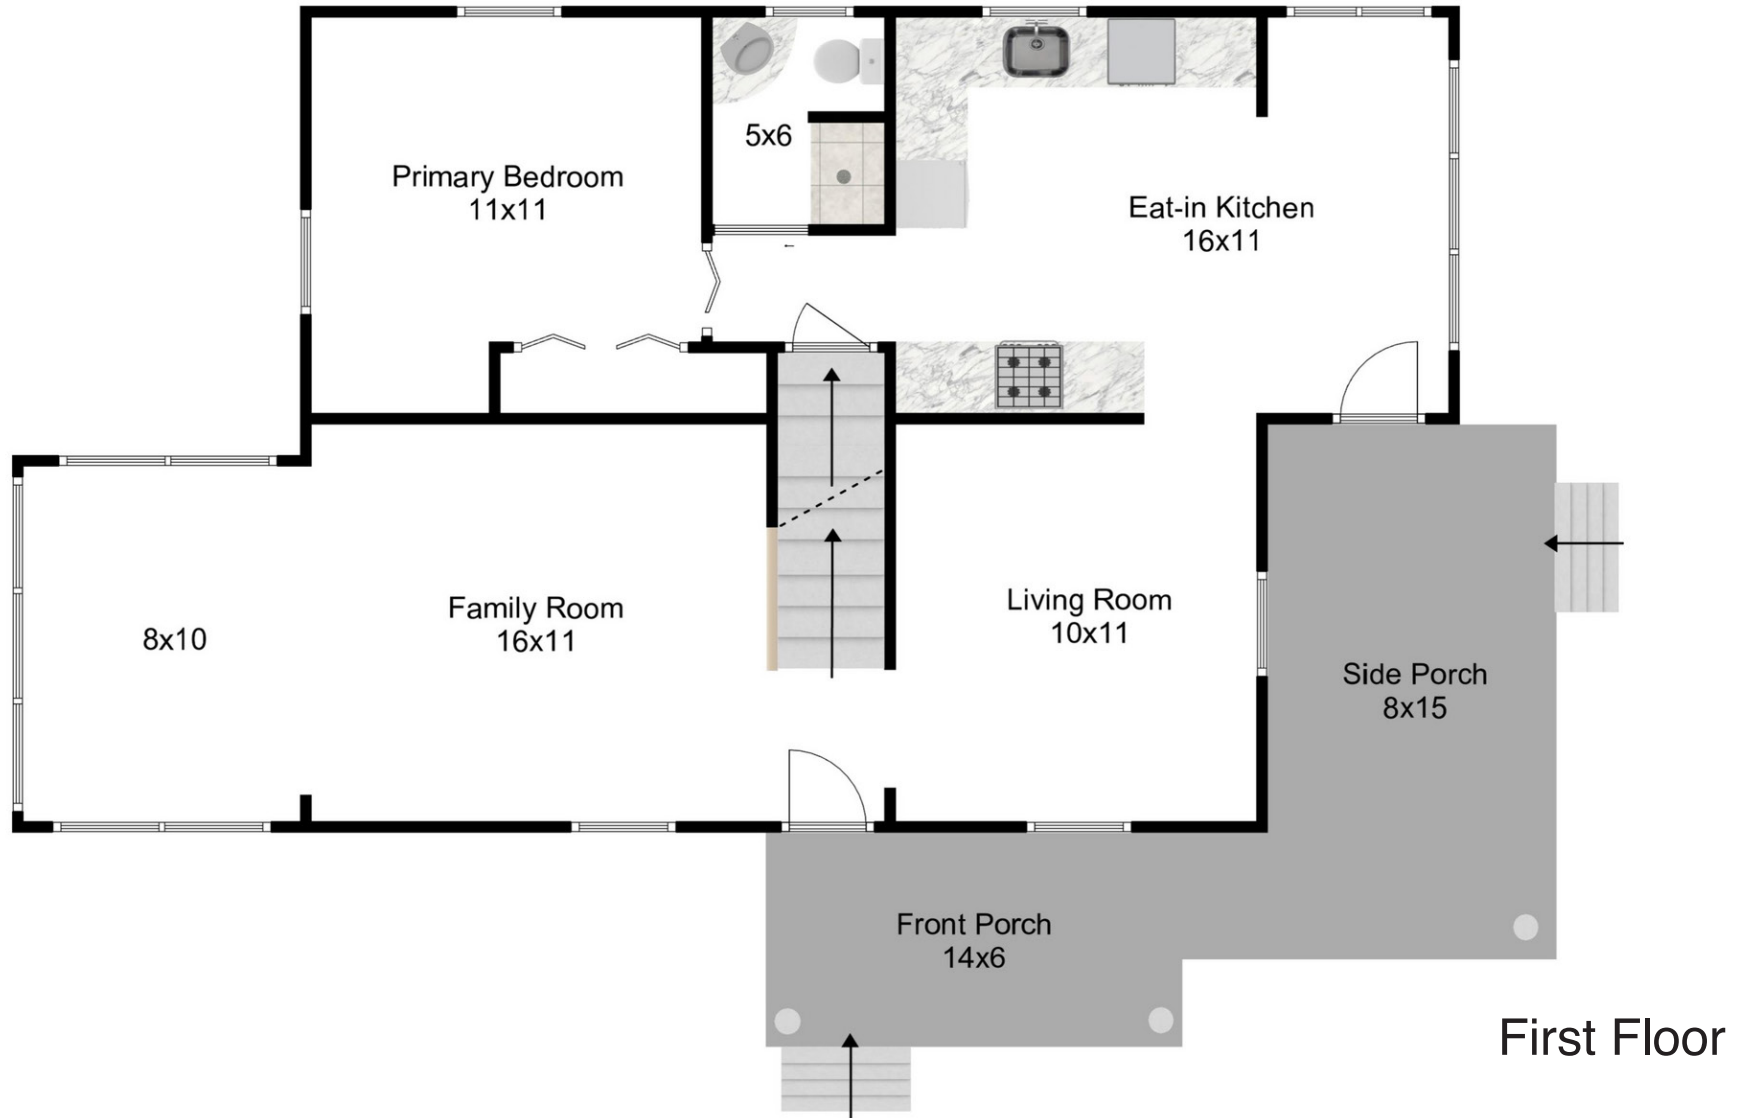

88 Grafton Street

Shrewsbury, MA 01545

Disclaimer: Floor Plans are for marketing purposes only. All rooms and measurements are approximate. Floor Plan by Best View Imaging

88 Grafton Street

Shrewsbury, MA 01545

Second Floor

88 Grafton Street

Shrewsbury, MA 01545

Lower Floor

88 Grafton Street

Shrewsbury, MA 01545

Pool House/
Detached Garage

88 Grafton Street