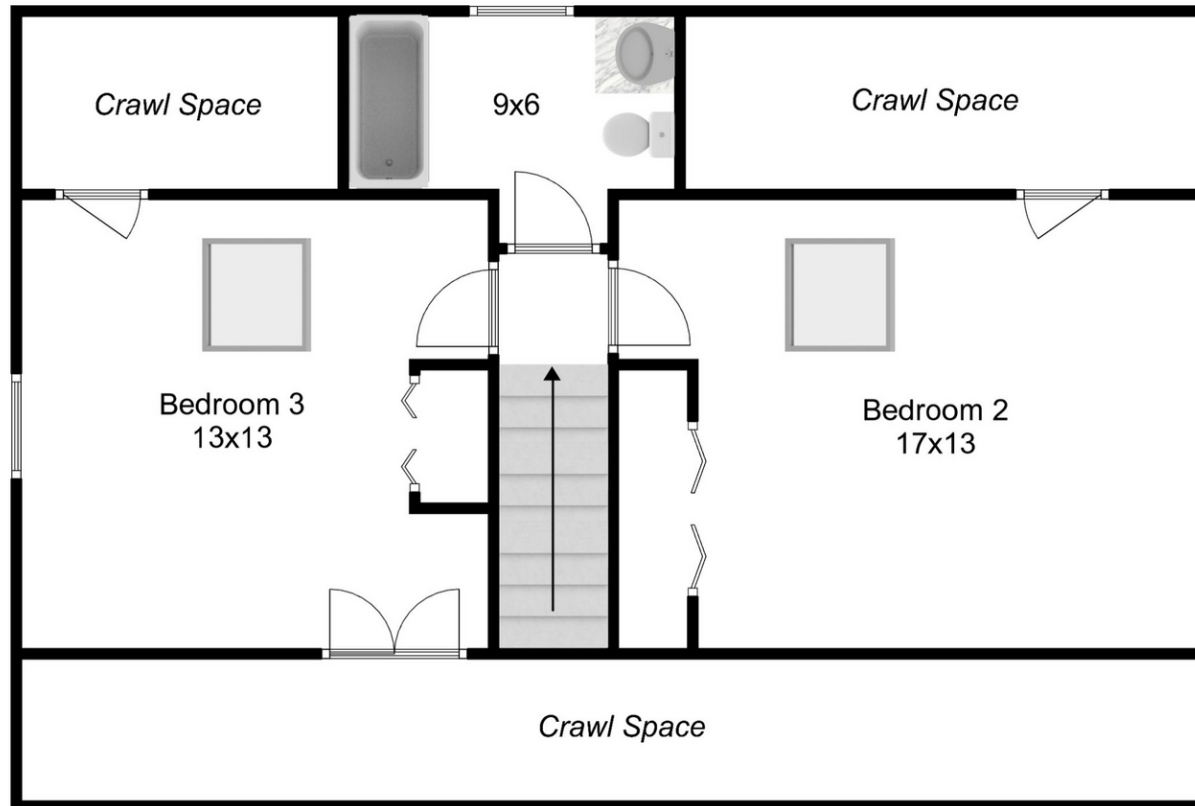

88 Grafton Street

Shrewsbury, MA 01545

Disclaimer: Floor Plans are for marketing purposes only. All rooms and measurements are approximate. Floor Plan by Best View Imaging

88 Grafton Street

Shrewsbury, MA 01545

Second Floor

88 Grafton Street

Shrewsbury, MA 01545

Lower Floor

88 Grafton Street

Shrewsbury, MA 01545

Pool House/
Detached Garage

88 Grafton Street